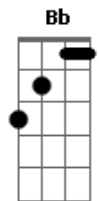

© ukulele-chords.com