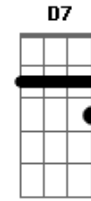

ukulele-chords.com