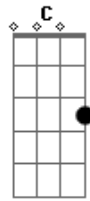

ukulele-chords.com