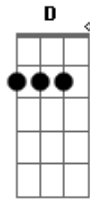

ukulele-chords.com