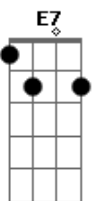

© ukulele-chords.com