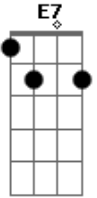

© ukulele-chords.com