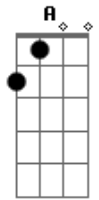

Roy Orbison - Communication Breakdown

Tom: A

E
We never walk, we never talk
E7 **A**
we never find the time to be close again
E
There it goes again
B **E**
Communication breakdown, communication breakdown
Too much concern for money to burn
too many things to do now you don't need me
and I don't need you
Communication breakdown, communication breakdown

Dbm
One by one they fail.
Gb6 **B**
Now the leaves are low, cling to the ground
Communication breakdown, communication breakdown

A **B7** **E**

Too much too soon too much temptation, in a hurry
A **B7** **E**
It's a sad situation, too much worry.
A **E**
I can tell that it's over now
Communication breakdown, communication breakdown
E **D** **A** **E** **D** **A** **E**
there it goes Communication breakdown, communication breakdown
A
when it's right, it's so right
E
when it's wrong, it's so wrong
Gb6 **B**
when it's gone, it's all gone, it's too late
Communication breakdown, communication breakdown
A **E**
I can tell that it's over now
D **A** **E** **D** **A** **E** **Bm** **E**
Communication breakdown, communication breakdown

Acordes

© ukulele-chords.com