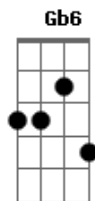

© ukulele-chords.com

© ukulele-chords.com