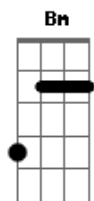

© ukulele-chords.com