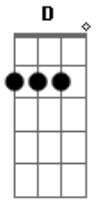

© ukulele-chords.com