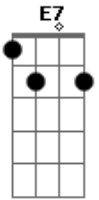

© ukulele-chords.com