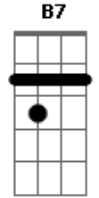

© ukulele-chords.com