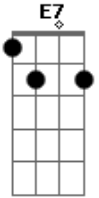

© ukulele-chords.com