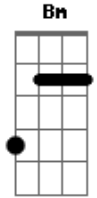

© ukulele-chords.com