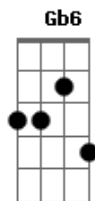

© ukulele-chords.com