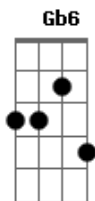

© ukulele-chords.com