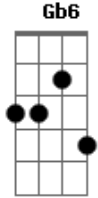

© ukulele-chords.com

© ukulele-chords.com