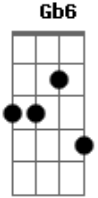

© ukulele-chords.com