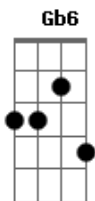

© ukulele-chords.com