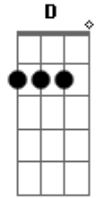

© ukulele-chords.com