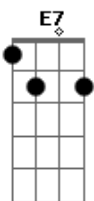

© ukulele-chords.com