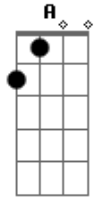

Roy Orbison - Communication Breakdown

Tom: A

E
We never walk, we never talk
E7 **A**
we never find the time to be close again
E
There it goes again
B **E**
Communication breakdown, communication breakdown
Too much concern for money to burn
too many things to do now you don't need me
and I don't need you
Communication breakdown, communication breakdown

Dbm
One by one they fail.
Gb6 **B**
Now the leaves are low, cling to the ground
Communication breakdown, communication breakdown

A **B7** **E**

Too much too soon too much temptation, in a hurry
A **B7** **E**
It's a sad situation, too much worry.
A **E**
I can tell that it's over now
Communication breakdown, communication breakdown
E **D** **A** **E** **D** **A** **E**
there it goes Communication breakdown, communication breakdown
A
when it's right, it's so right
E
when it's wrong, it's so wrong
Gb6 **B**
when it's gone, it's all gone, it's too late
Communication breakdown, communication breakdown
A **E**
I can tell that it's over now
D **A** **E** **D** **A** **E** **Bm** **E**
Communication breakdown, communication breakdown

Acordes

© ukulele-chords.com