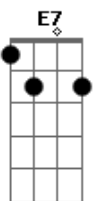

© ukulele-chords.com