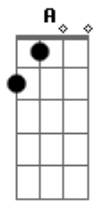

Roy Orbison - Careless Heart

Tom: A

A **D**
I had somebody, somebody who loved me
E **A**
Someone so good to me
A **D**
You were my angel, you were my heaven
E **A**
But I was too blind to see

Gb **D**
I let you slip away
E **A**
I guess I never knew
Gb **D**
I had the world with you

Bm **D**
I'd be there, still be there in your arms

Chorus:

Dm **A** **D**
If not for my careless heart you'd still be loving me
Dm **A** **Dbm** **E**
If not for my careless heart you'd still be mine
A **Gbm**

I wouldn't have this hurt inside

D **Dm**
I wouldn't have these tears to cry

A **E**
If not for my careless heart, if not for my careless heart

I had my chances, I took advantage
I took it all too far
So now you're gone and I'm all alone
Alone with my lonely heart

I let it fall apart
I didn't care enough
I lost your precious love
You'd be here, you'd be here in my arms

Chorus

Dm **A7**
I'd be loving you, I'd be holding you
Dm **E**
I'd be loving you

A
If not for my careless heart

Solo and Chorus

Acordes

© ukulele-chords.com