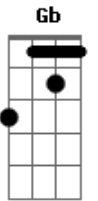

© ukulele-chords.com