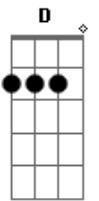

© ukulele-chords.com