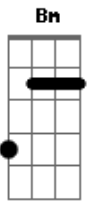

© ukulele-chords.com