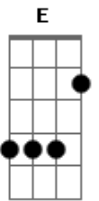

© ukulele-chords.com