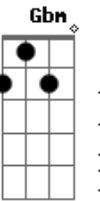

© ukulele-chords.com