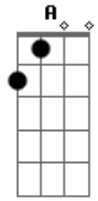

© ukulele-chords.com