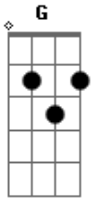

© ukulele-chords.com