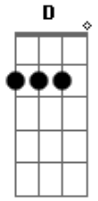

Roy Orbison - Blue Blue Day

Tom: D

^D
It's been a blue blue day I feel like running away
I feel like running away from it all
My lover's been untrue she's found somebody new
It's been a blue blue day for me

^G ^D
I feel like crying dying what can I do

^G ^D ^A
I feel like praying saying I'm glad we're through
It's been a blue blue day I feel like running away
I feel like running away from the blues

How can I make believe that I don't sit and grieve
It's been a blue blue day for me
I can't pretend and say that I don't love her anyway
It's been a blue blue day for me

Chorus verse 1

Acordes

© ukulele-chords.com