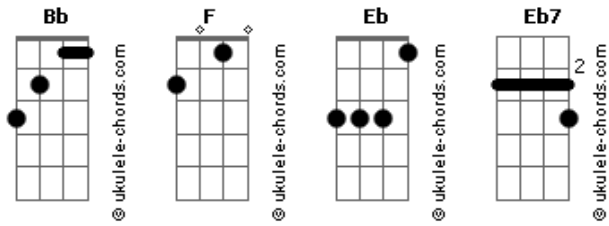

# Roy Orbison - Blue Avenue

Tom: **Bb**  
Intro: **Bb F** (2X)

**Bb** **Eb**  
Blue Avenue, where I spend my lonely days without you  
**F** **Bb** **F**  
Blue Avenue, why did you go and tell me we were through?  
**Bb** **Eb**  
You've stolen my heart and my love and now you say we're through.  
**Eb7** **F** **Bb**  
I'm walking down, they're walking down Blue Avenue.

## Acordes

Whoa, Blue Avenue, yeah, yeah, I'm felling so bad.  
**Eb** **F**  
Blue Avenue, I lost the very best woman that I ever had

Alone, so alone but I pray  
that someday I'll find you down at the end  
down at the end of Blue Avenue