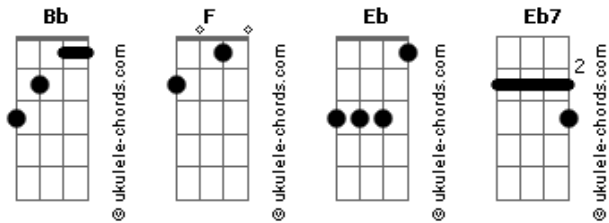

Roy Orbison - Blue Avenue

Tom: **Bb**
Intro: **Bb F** (2X)

Bb **Eb**
Blue Avenue, where I spend my lonely days without you
F **Bb** **F**
Blue Avenue, why did you go and tell me we were through?
Bb **Eb**
You've stolen my heart and my love and now you say we're through.
Eb7 **F** **Bb**
I'm walking down, they're walking down Blue Avenue.

Chorus:
Eb **Eb7** **Bb**

Acordes

Whoa, Blue Avenue, yeah, yeah, I'm felling so bad.
Eb **F**
Blue Avenue, I lost the very best woman that I ever had

Alone, so alone but I pray
that someday I'll find you down at the end
down at the end of Blue Avenue

Chorus

Alone, so alone, but I pray
that someday I'll find you down at the end,
down at the end of Blue Avenue.

End with Intro