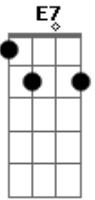

© ukulele-chords.com