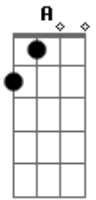

Roy Drusky - Turn Around And Look At Me

tom:

Intro: A D A D

[Primeira Parte]

D A D A
 There is someone walking behind you
 Bm7 E7
 Turn around look at me
 Bm7 G E7
 There is someone watching your footsteps
 A Em7 A7
 Turn around look at meeee

[Segunda Parte]

D Db7
 There is someone who really needs you
 Gbm Dm
 Here's my heart here's my hand
 A Gbm D E7

Turn around look at me understand understand

[Terceira Parte]

A D A
 That there's someone to stand beside you
 Bm7 E7
 Turn around look at me
 Bm7 G E7
 And there's someone to love and guide you
 A Em7 A7
 Turn around look at meeee

[Final]

D Db7
 Oh I've waited but I'll wait forever
 Gbm Dm
 For you to come to me
 A Gbm A7
 Look at someone who really loves you
 D E A Gbm Bm7 E7 A
 Turn around look at me

Acordes

© ukulele-chords.com