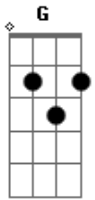

© ukulele-chords.com