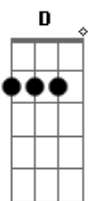

Roy Drusky - Turn Around And Look At Me

tom:

Intro: A D A D

[Primeira Parte]

D A D A
 There is someone walking behind you
 Bm7 E7
 Turn around look at me
 Bm7 G E7
 There is someone watching your footsteps
 A Em7 A7
 Turn around look at meeeee

[Segunda Parte]

D Db7
 There is someone who really needs you
 Gbm Dm
 Here's my heart here's my hand
 A Gbm D E7

Turn around look at me understand understand

[Terceira Parte]

A D A
 That there's someone to stand beside you
 Bm7 E7
 Turn around look at me
 Bm7 G E7
 And there's someone to love and guide you
 A Em7 A7
 Turn around look at meeeee

[Final]

D Db7
 Oh I've waited but I'll wait forever
 Gbm Dm
 For you to come to me
 A Gbm A7
 Look at someone who really loves you
 D E A Gbm Bm7 E7 A
 Turn around look at me

Acordes

© ukulele-chords.com