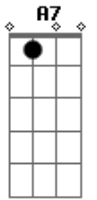

© ukulele-chords.com