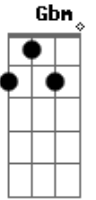

© ukulele-chords.com