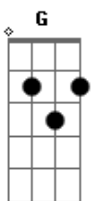

© ukulele-chords.com