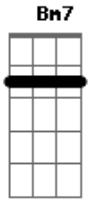

© ukulele-chords.com