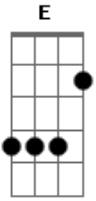

© ukulele-chords.com