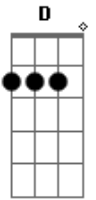

Roy Drusky - Turn Around And Look At Me

tom:

Intro: A D A D

[Primeira Parte]

D A D A
 There is someone walking behind you
 Bm7 E7
 Turn around look at me
 Bm7 G E7
 There is someone watching your footsteps
 A Em7 A7
 Turn around look at meeee

[Segunda Parte]

D Db7
 There is someone who really needs you
 Gbm Dm
 Here's my heart here's my hand
 A Gbm D E7

Turn around look at me understand understand

[Terceira Parte]

A D A
 That there's someone to stand beside you
 Bm7 E7
 Turn around look at me
 Bm7 G E7
 And there's someone to love and guide you
 A Em7 A7
 Turn around look at meeee

[Final]

D Db7
 Oh I've waited but I'll wait forever
 Gbm Dm
 For you to come to me
 A Gbm A7
 Look at someone who really loves you
 D E A Gbm Bm7 E7 A
 Turn around look at me

Acordes

© ukulele-chords.com