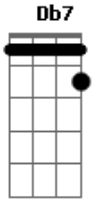

© ukulele-chords.com