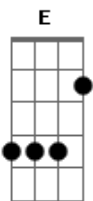

© ukulele-chords.com