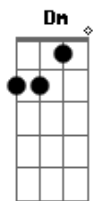

Roy Drusky - Turn Around And Look At Me

tom:

Intro: A D A D

[Primeira Parte]

D A D A
There is someone walking behind you
Bm7 E7
Turn around look at me
Bm7 G E7
There is someone watching your footsteps
A Em7 A7
Turn around look at meeeee

[Segunda Parte]

D Db7
There is someone who really needs you
Gbm Dm
Here's my heart here's my hand
A Gbm D E7

Turn around look at me understand understand

[Terceira Parte]

A D A
That there's someone to stand beside you
Bm7 E7
Turn around look at me
Bm7 G E7
And there's someone to love and guide you
A Em7 A7
Turn around look at meeeee

[Final]

D Db7
Oh I've waited but I'll wait forever
Gbm Dm
For you to come to me
A Gbm A7
Look at someone who really loves you
D E A Gbm Bm7 E7 A
Turn around look at me

Acordes

© ukulele-chords.com

© ukulele-chords.com

© ukulele-chords.com

© ukulele-chords.com

© ukulele-chords.com

© ukulele-chords.com

© ukulele-chords.com

© ukulele-chords.com

© ukulele-chords.com

© ukulele-chords.com

© ukulele-chords.com