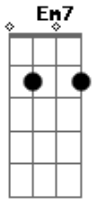

© ukulele-chords.com