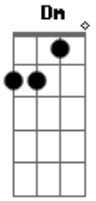

© ukulele-chords.com