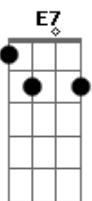

© ukulele-chords.com