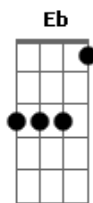

© ukulele-chords.com