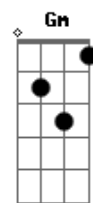

© ukulele-chords.com