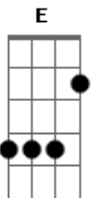

© ukulele-chords.com