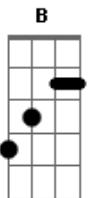

© ukulele-chords.com