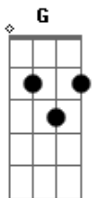

B Gbm E D B Gbm E

Baba b-baba b-baba ba
 Baba b-baba b-baba ba

Took the tram 'round the bay
 Where everyone tells you to have a nice day
 And my pride almost broke
 When the tears don't fit you, you look like a joke
 And you left (left left left) me alone (left me alone)
 You can't put your arms around what's already gone
 Cryin' eyes gettin' worn
 You can't put your arms around what's already gone
 Hey, you left (left left left) me alone (left me alone)
 You can't put your arms around what's already gone
 Watch you sink like a stone
 You can't put your arms around what's already gone

D A G D D A G
 Baba b-baba b-baba ba
 D A G D D A G
 Baba b-baba b-baba ba
 D A G D D A G
 Baba b-baba b-baba ba
 D A G D D A G D
 Baba b-baba b-baba ba

Acordes

© ukulele-chords.com

© ukulele-chords.com

© ukulele-chords.com