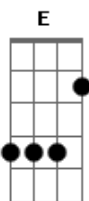

© ukulele-chords.com