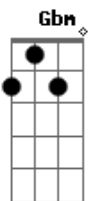

© ukulele-chords.com