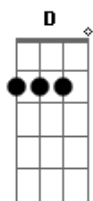

© ukulele-chords.com