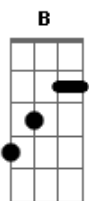

© ukulele-chords.com