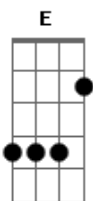

© ukulele-chords.com