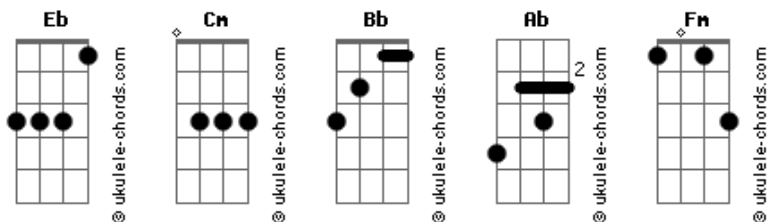

Roxette - Silver Blue

Tom: Eb

Note: This intro is wrong...maybe...please correct me...

Intro: Eb Cm Bb Ab
Cm Eb Bb Ab

Verse 1:

Eb Bb
I got to get a message through
Cm Ab
I don't know where we're going
Eb Bb Ab
I wrap my arms around your naked shoulders
Fm Bb Eb
Take cover for the night
Bb
I see you in the morning rain
Cm Ab
Oh step inside and lay beside me
Eb Bb Ab
Tender can you close my eyes and blind me?
Fm Bb Cm Bb Ab Eb
Oh give me just a smile...

Chorus:

Ab
Before I fade to silver
Eb Bb Cm Bb Ab Eb
Silver blue for you
Ab
Before I fade to silver
Eb Bb Cm Bb Ab Eb
Silver blue for you

(Drums Intro For Next Verse)

Verse 2:

Eb Bb
I've turned into The Broken One
Cm Ab
Who lost the inspiration
Eb Bb Ab
I want to give you all my love like water
Fm Bb Eb
To a blood red rose
Bb
The passion - I can't deal with her
Cm Ab
The pain - well, I can do without him
Eb Bb Ab

Acordes

And this is like the milky way, an ocean
Fm Bb Cm Bb Ab Eb
That only grows and grows

Chorus:

Ab
And babe I fade to silver
Eb Bb Cm Bb Ab Eb
Silver blue for you
Ab
I turn and fade to silver
Eb Bb Cm Bb Ab Eb
Silver blue for you
Ab
And babe I fade to silver
Eb Bb Cm Bb Ab Eb
Silver blue for you
Ab
I turn and fade to silver
Eb Bb
Silver blue...

Bridge (Per's Voice):

Bb Cm Bb
I wrap my arms around your naked shoulders
Ab Eb Bb Cm Bb Ab Eb
Take cover for the night

Chorus To End:

Ab
And babe I fade to silver
Eb Bb Cm Bb Ab Eb
Silver blue for you
Ab
I turn and fade to silver
Eb Bb Cm Bb Ab Eb
Silver blue for you
Ab
And babe I fade to silver
Eb Bb Cm Bb Ab Eb
Silver blue for you for you
Ab
I turn and fade to silver
Eb Bb Cm Bb Ab Eb
Silver blue for you...