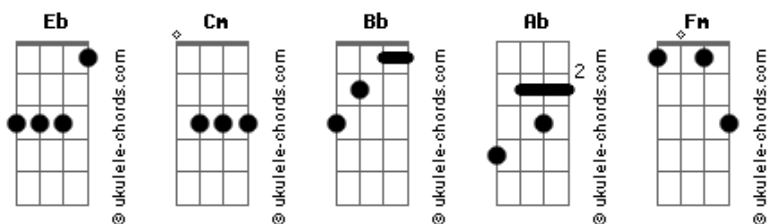

Roxette - Silver Blue

Tom: Eb

Note: This intro is wrong...maybe...please correct me...

Intro: Eb Cm Bb Ab
Cm Eb Bb Ab

Verse 1:

Eb Bb
I got to get a message through
Cm Ab
I don't know where we're going
Eb Bb Ab
I wrap my arms around your naked shoulders
Fm Bb Eb
Take cover for the night
Bb
I see you in the morning rain
Cm Ab
Oh step inside and lay beside me
Eb Bb Ab
Tender can you close my eyes and blind me?
Fm Bb Cm Bb Ab Eb
Oh give me just a smile...

Chorus:

Ab
Before I fade to silver
Eb Bb Cm Bb Ab Eb
Silver blue for you
Ab
Before I fade to silver
Eb Bb Cm Bb Ab Eb
Silver blue for you

(Drums Intro For Next Verse)

Verse 2:

Eb Bb
I've turned into The Broken One
Cm Ab
Who lost the inspiration
Eb Bb Ab
I want to give you all my love like water
Fm Bb Eb
To a blood red rose
Bb
The passion - I can't deal with her
Cm Ab
The pain - well, I can do without him
Eb Bb Ab

Acordes

And this is like the milky way, an ocean
Fm Bb Cm Bb Ab Eb
That only grows and grows

Chorus:

Ab
And babe I fade to silver
Eb Bb Cm Bb Ab Eb
Silver blue for you
Ab
I turn and fade to silver
Eb Bb Cm Bb Ab Eb
Silver blue for you
Ab
And babe I fade to silver
Eb Bb Cm Bb Ab Eb
Silver blue for you
Ab
I turn and fade to silver
Eb Bb
Silver blue...

Bridge (Per's Voice):

Bb Cm Bb
I wrap my arms around your naked shoulders
Ab Eb Bb Cm Bb Ab Eb
Take cover for the night

Chorus To End:

Ab
And babe I fade to silver
Eb Bb Cm Bb Ab Eb
Silver blue for you
Ab
I turn and fade to silver
Eb Bb Cm Bb Ab Eb
Silver blue for you
Ab
And babe I fade to silver
Eb Bb Cm Bb Ab Eb
Silver blue for you for you
Ab
I turn and fade to silver
Eb Bb Cm Bb Ab Eb
Silver blue for you...