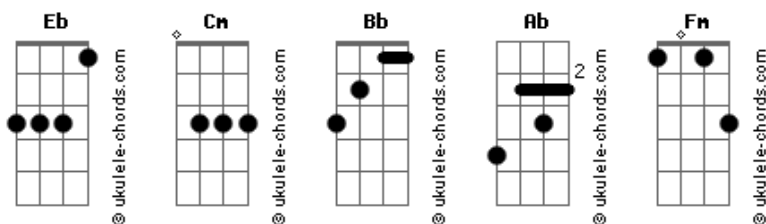

Roxette - Silver Blue

Tom: Eb

Note: This intro is wrong...maybe...please correct me...

Intro: Eb Cm Bb Ab
Cm Eb Bb Ab

Verse 1:

Eb Bb
I got to get a message through
Cm Ab
I don't know where we're going
Eb Bb Ab
I wrap my arms around your naked shoulders
Fm Bb Eb
Take cover for the night
Bb
I see you in the morning rain
Cm Ab
Oh step inside and lay beside me
Eb Bb Ab
Tender can you close my eyes and blind me?
Fm Bb Cm Bb Ab Eb
Oh give me just a smile...

Chorus:

Ab
Before I fade to silver
Eb Bb Cm Bb Ab Eb
Silver blue for you
Ab
Before I fade to silver
Eb Bb Cm Bb Ab Eb
Silver blue for you

(Drums Intro For Next Verse)

Verse 2:

Eb Bb
I've turned into The Broken One
Cm Ab
Who lost the inspiration
Eb Bb Ab
I want to give you all my love like water
Fm Bb Eb
To a blood red rose
Bb
The passion - I can't deal with her
Cm Ab
The pain - well, I can do without him
Eb Bb Ab

Acordes

And this is like the milky way, an ocean
Fm Bb Cm Bb Ab Eb
That only grows and grows

Chorus:

Ab
And babe I fade to silver
Eb Bb Cm Bb Ab Eb
Silver blue for you
Ab
I turn and fade to silver
Eb Bb Cm Bb Ab Eb
Silver blue for you
Ab
And babe I fade to silver
Eb Bb Cm Bb Ab Eb
Silver blue for you
Ab
I turn and fade to silver
Eb Bb
Silver blue...

Bridge (Per's Voice):

Bb Cm Bb
I wrap my arms around your naked shoulders
Ab Eb Bb Cm Bb Ab Eb
Take cover for the night

Chorus To End:

Ab
And babe I fade to silver
Eb Bb Cm Bb Ab Eb
Silver blue for you
Ab
I turn and fade to silver
Eb Bb Cm Bb Ab Eb
Silver blue for you
Ab
And babe I fade to silver
Eb Bb Cm Bb Ab Eb
Silver blue for you for you
Ab
I turn and fade to silver
Eb Bb Cm Bb Ab Eb
Silver blue for you...