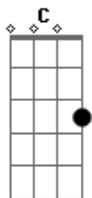

F Bb F
Blinded by a crazy light
Bb Dm C
I fell into the darkest night
F Bb F
Those magic ties, the two of us
Bb Dm C
I couldn't see it turn to dust
Gm C Gm C
Hey now it seems you've always reached me like the sun

(Refrão)
Gm C Gm C
Hey now it seems you've always reached me like the sun
(Refrão)

Acordes

© ukulele-chords.com

© ukulele-chords.com

© ukulele-chords.com

© ukulele-chords.com

© ukulele-chords.com