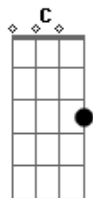

F Bb F
Blinded by a crazy light
Bb Dm C
I fell into the darkest night
F Bb F
Those magic ties, the two of us
Bb Dm C
I couldn't see it turn to dust
Gm C Gm C
Hey now it seems you've always reached me like the sun

(Refrão)
Gm C Gm C
Hey now it seems you've always reached me like the sun
(Refrão)

Acordes

© ukulele-chords.com

© ukulele-chords.com

© ukulele-chords.com

© ukulele-chords.com

© ukulele-chords.com