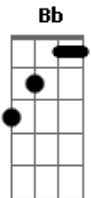

© ukulele-chords.com

© ukulele-chords.com