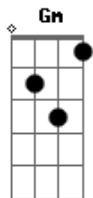

Refrão
Bb C F
There's no escape for the broken-hearted
Bb C F
There's no return once you've lost your way
Bb C C Dm

I say a prayer now our(your) love's departed
Bb C Bb
That you'll come back to stay and bring the perfect day
(bring back the perfect day)

F Bb F
Blinded by a crazy light
Bb Dm C
I fell into the darkest night
F Bb F
Those magic ties, the two of us
Bb Dm C
I couldn't see it turn to dust
Gm C Gm C
Hey now it seems you've always reached me like the sun

(Refrão)
Gm C Gm C
Hey now it seems you've always reached me like the sun
(Refrão)

Acordes

© ukulele-chords.com

© ukulele-chords.com

© ukulele-chords.com

© ukulele-chords.com

© ukulele-chords.com