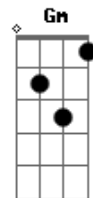

© ukulele-chords.com