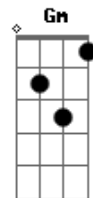

F Bb F
Blinded by a crazy light
Bb Dm C
I fell into the darkest night
F Bb F
Those magic ties, the two of us
Bb Dm C
I couldn't see it turn to dust
Gm C Gm C
Hey now it seems you've always reached me like the sun

(Refrão)
Gm C Gm C
Hey now it seems you've always reached me like the sun
(Refrão)

Acordes

© ukulele-chords.com

© ukulele-chords.com

© ukulele-chords.com

© ukulele-chords.com

© ukulele-chords.com