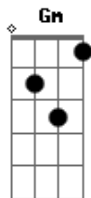

Refrão
Bb C F
There's no escape for the broken-hearted
Bb C F
There's no return once you've lost your way
Bb C C Dm

I say a prayer now our(your) love's departed
Bb C Bb
That you'll come back to stay and bring the perfect day
(bring back the perfect day)

F Bb F
Blinded by a crazy light
Bb Dm C
I fell into the darkest night
F Bb F
Those magic ties, the two of us
Bb Dm C
I couldn't see it turn to dust
Gm C Gm C
Hey now it seems you've always reached me like the sun

(Refrão)
Gm C Gm C
Hey now it seems you've always reached me like the sun
(Refrão)

Acordes

© ukulele-chords.com

© ukulele-chords.com

© ukulele-chords.com

© ukulele-chords.com

© ukulele-chords.com