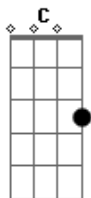

F Bb F
Blinded by a crazy light
Bb Dm C
I fell into the darkest night
F Bb F
Those magic ties, the two of us
Bb Dm C
I couldn't see it turn to dust
Gm C Gm C
Hey now it seems you've always reached me like the sun

(Refrão)
Gm C Gm C
Hey now it seems you've always reached me like the sun
(Refrão)

Acordes

© ukulele-chords.com

© ukulele-chords.com

© ukulele-chords.com

© ukulele-chords.com

© ukulele-chords.com