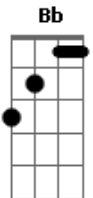

© ukulele-chords.com

© ukulele-chords.com