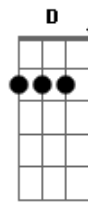

1 is such a lonely number...

Solo: B E Gb Abm B F (2x)

Abm Gb
And I know, girl, you've been around
E Gb
Don't you go, don't you let me down

B E Gb Abm E Gb
1 is such a lonely number, to mend a broken heart
B E Gb
3 is just a little too much to touch, hey honey,
Abm E Gb F#sus4 Gb
2 make the world go round and round and round and round.

Abm Gb E Gb
... 1 is such a lonely number... 2 make the world go round...
Abm Gb E Gb
... 1 is such a lonely number... 2 make the world go round...

Acordes

© ukulele-chords.com

© ukulele-chords.com

© ukulele-chords.com