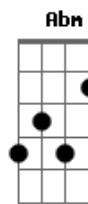

© ukulele-chords.com