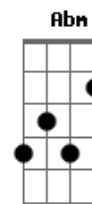

© ukulele-chords.com