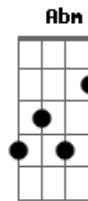

© ukulele-chords.com