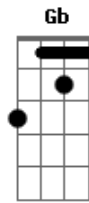

© ukulele-chords.com