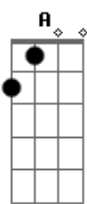

Roxette - One Is Such A Lonely Number

Tom: A

Intr: Gbm E D E (2x)

Gbm
I never knew when you walked in the room.
A E
I'd sell my soul to a stranger, and angelface, yea
Gbm A
I never had this kinda sight before, this kinda vision in
white,
E
I'll hang on tight, yea.
Gbm E
And I know, girl, you've been around.
D E
Don't you go, don't you let me down
A D E
1 is such a lonely number,
D A E
2 make the world go round
A D E
3 is just a little too much to touch,
now honey, 2 make the world go round and round and round.
Gbm E Gbm E
...1 is such a lonely number...
Gbm
I think about what this has done to me.
A E

I'm going back to the start, back to school days.

Gbm
I've never had this urge inside of me,
A E
to hear the sound of a heart fill the airwaves.

Gbm E
There's a love line, it's tied to the ground.
D E
Lead you here, never lets you down

1 is such a lonely number...

Solo: B E Gb Abm B F (2x)

Abm Gb
And I know, girl, you've been around
E Gb
Don't you go, don't you let me down

B E Gb Abm E Gb
1 is such a lonely number, to mend a broken heart
B E Gb
3 is just a little too much to touch, hey honey,
Abm E Gb F#sus4 Gb
2 make the world go round and round and round and round.

Abm Gb E Gb
... 1 is such a lonely number... 2 make the world go round...
Abm Gb E Gb
... 1 is such a lonely number... 2 make the world go round...

Acordes

© ukulele-chords.com

© ukulele-chords.com

© ukulele-chords.com

© ukulele-chords.com

© ukulele-chords.com

© ukulele-chords.com

© ukulele-chords.com

© ukulele-chords.com