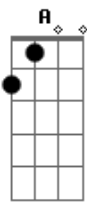

Roxette - One Is Such A Lonely Number

Tom: A

Intr: Gbm E D E (2x)

Gbm
I never knew when you walked in the room.
A E
I'd sell my soul to a stranger, and angel face, yea
Gbm A
I never had this kinda sight before, this kinda vision in
white,
E
I'll hang on tight, yea.
Gbm E
And I know, girl, you've been around.
D E
Don't you go, don't you let me down
A D E
1 is such a lonely number,
D A E
2 make the world go round
A D E
3 is just a little too much to touch,
now honey, 2 make the world go round and round and round.
Gbm E Gbm E
...1 is such a lonely number...

Gbm
I think about what this has done to me.
A E

I'm going back to the start, back to school days.

Gbm
I've never had this urge inside of me,
A E
to hear the sound of a heart fill the airwaves.

Gbm E
There's a love line, it's tied to the ground.
D E
Lead you here, never lets you down

1 is such a lonely number...

Solo: B E Gb Abm B F (2x)

Abm Gb
And I know, girl, you've been around
E Gb
Don't you go, don't you let me down

B E Gb Abm E Gb
1 is such a lonely number, to mend a broken heart
B E Gb
3 is just a little too much to touch, hey honey,
Abm E Gb F#sus4 Gb
2 make the world go round and round and round and round.

Abm Gb E Gb
... 1 is such a lonely number... 2 make the world go round...
Abm Gb E Gb
... 1 is such a lonely number... 2 make the world go round...

Acordes

© ukulele-chords.com

© ukulele-chords.com

© ukulele-chords.com

© ukulele-chords.com

© ukulele-chords.com

© ukulele-chords.com

© ukulele-chords.com

© ukulele-chords.com