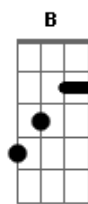

© ukulele-chords.com