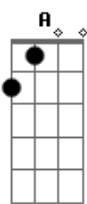

Roxette - One Is Such A Lonely Number

Tom: A

Intr: Gbm E D E (2x)

Gbm
I never knew when you walked in the room.
A E
I'd sell my soul to a stranger, and angel face, yea
Gbm A
I never had this kinda sight before, this kinda vision in white,
E
I'll hang on tight, yea.
Gbm E
And I know, girl, you've been around.
D E
Don't you go, don't you let me down
A D E
1 is such a lonely number,
D A E
2 make the world go round
A D E
3 is just a little too much to touch,
D A E E E
now honey, 2 make the world go round and round and round.
Gbm E Gbm E
...1 is such a lonely number...

Gbm
I think about what this has done to me.
A E

I'm going back to the start, back to school days.

Gbm
I've never had this urge inside of me,
A E
to hear the sound of a heart fill the airwaves.

Gbm E
There's a love line, it's tied to the ground.
D E
Lead you here, never lets you down

1 is such a lonely number...

Solo: B E Gb Abm B F (2x)

Abm Gb
And I know, girl, you've been around
E Gb
Don't you go, don't you let me down

B E Gb Abm E Gb
1 is such a lonely number, to mend a broken heart
B E Gb
3 is just a little too much to touch, hey honey,
Abm E Gb F#sus4 Gb
2 make the world go round and round and round and round.

Abm Gb E Gb
... 1 is such a lonely number... 2 make the world go round...
Abm Gb E Gb
... 1 is such a lonely number... 2 make the world go round...

Acordes

© ukulele-chords.com

© ukulele-chords.com

© ukulele-chords.com

© ukulele-chords.com

© ukulele-chords.com

© ukulele-chords.com

© ukulele-chords.com

© ukulele-chords.com