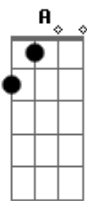

Roxette - One Is Such A Lonely Number

Tom: A

Intr: Gbm E D E (2x)

Gbm
I never knew when you walked in the room.
A E
I'd sell my soul to a stranger, and angel face, yea
Gbm A
I never had this kinda sight before, this kinda vision in
white,
E
I'll hang on tight, yea.
Gbm E
And I know, girl, you've been around.
D E
Don't you go, don't you let me down
A D E
1 is such a lonely number,
D A E
2 make the world go round
A D E
3 is just a little too much to touch,
now honey, 2 make the world go round and round and round.
Gbm E Gbm E
...1 is such a lonely number...

Gbm
I think about what this has done to me.
A E

I'm going back to the start, back to school days.

Gbm
I've never had this urge inside of me,
A E
to hear the sound of a heart fill the airwaves.

Gbm E
There's a love line, it's tied to the ground.
D E
Lead you here, never lets you down

1 is such a lonely number...

Solo: B E Gb Abm B F (2x)

Abm Gb
And I know, girl, you've been around
E Gb
Don't you go, don't you let me down

B E Gb Abm E Gb
1 is such a lonely number, to mend a broken heart
B E Gb
3 is just a little too much to touch, hey honey,
Abm E Gb F#sus4 Gb
2 make the world go round and round and round and round.

Abm Gb E Gb
... 1 is such a lonely number... 2 make the world go round...
Abm Gb E Gb
... 1 is such a lonely number... 2 make the world go round...

Acordes

© ukulele-chords.com

© ukulele-chords.com

© ukulele-chords.com

© ukulele-chords.com

© ukulele-chords.com

© ukulele-chords.com

© ukulele-chords.com

© ukulele-chords.com