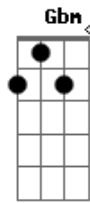

Roxette - One Is Such A Lonely Number

Tom: A

Intr: Gbm E D E (2x)

Gbm
I never knew when you walked in the room.
A E
I'd sell my soul to a stranger, and angel face, yea
Gbm A
I never had this kinda sight before, this kinda vision in
white,
E
I'll hang on tight, yea.
Gbm E
And I know, girl, you've been around.
D E
Don't you go, don't you let me down
A D E
1 is such a lonely number,
D A E
2 make the world go round
A D E
3 is just a little too much to touch,
now honey, 2 make the world go round and round and round.
Gbm E Gbm E
...1 is such a lonely number...

1 is such a lonely number...

Solo: B E Gb Abm B F (2x)

Abm Gb
And I know, girl, you've been around
E Gb
Don't you go, don't you let me down

B E Gb Abm E Gb
1 is such a lonely number, to mend a broken heart
B E Gb
3 is just a little too much to touch, hey honey,
Abm E Gb F#sus4 Gb
2 make the world go round and round and round and round.

Abm Gb E Gb
... 1 is such a lonely number... 2 make the world go round...
Abm Gb E Gb
... 1 is such a lonely number... 2 make the world go round...

Acordes

© ukulele-chords.com

© ukulele-chords.com

© ukulele-chords.com