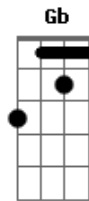

© ukulele-chords.com