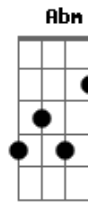

© ukulele-chords.com