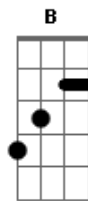

© ukulele-chords.com