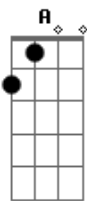

Roxette - One Is Such A Lonely Number

Tom: A

Intr: Gbm E D E (2x)

Gbm
I never knew when you walked in the room.
A E
I'd sell my soul to a stranger, and angel face, yea
Gbm A
I never had this kinda sight before, this kinda vision in
white,
E
I'll hang on tight, yea.
Gbm E
And I know, girl, you've been around.
D E
Don't you go, don't you let me down
A D E
1 is such a lonely number,
D A E
2 make the world go round
A D E
3 is just a little too much to touch,
now honey, 2 make the world go round and round and round.
Gbm E Gbm E
...1 is such a lonely number...
Gbm
I think about what this has done to me.
A E

I'm going back to the start, back to school days.

Gbm
I've never had this urge inside of me,
A E
to hear the sound of a heart fill the airwaves.

Gbm E
There's a love line, it's tied to the ground.
D E
Lead you here, never lets you down

1 is such a lonely number...

Solo: B E Gb Abm B F (2x)

Abm Gb
And I know, girl, you've been around
E Gb
Don't you go, don't you let me down

B E Gb Abm E Gb
1 is such a lonely number, to mend a broken heart
B E Gb
3 is just a little too much to touch, hey honey,
Abm E Gb F#sus4 Gb
2 make the world go round and round and round and round.

Abm Gb E Gb
... 1 is such a lonely number... 2 make the world go round...
Abm Gb E Gb
... 1 is such a lonely number... 2 make the world go round...

Acordes

© ukulele-chords.com

© ukulele-chords.com

© ukulele-chords.com

© ukulele-chords.com

© ukulele-chords.com

© ukulele-chords.com

© ukulele-chords.com

© ukulele-chords.com