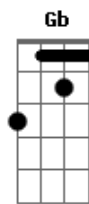

© ukulele-chords.com