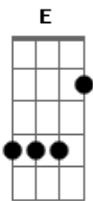

© ukulele-chords.com