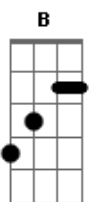

Roxette - It's Possible

Tom: B
Intro: B Gb E
B Gb E B

B Gb E
Got to grab a pen and a paper
B Gb E B
Got to write a tiny note to you,
B Gb E
I can't get you out of my system
B Gb E B
There's something very difficult about you

Ebm B
It's possible,
B Gb
When I get that feeling
Db
It's so revealing
Ebm B
It's possible,
B Gb
When you're givin' that look
Db E Gb
I just wanna oh-oh-oh!

Riff 2x: Gb F Gb F Gb

B Gb E
People tell me all the wrong things
B Gb E B
People tell me I don't have a clue
B Gb E
There's something in the air, I just know it!
B Gb E B
Like patches on the skin it stick like glue.

Ebm B
It's possible,
B Gb
When I get that feeling
Db
It's so revealing
Ebm B
It's possible,
B Gb
When you're givin' that look

Db E Gb
I just wanna oh-oh-oh!

Riff 2x: Gb F F Gb

Ebm Gb Db Ab
The sound of your heartbeat, promise so much
Ebm Gb Db B
The sound of your heartbeat, promise so much

B Gb E
Du du do do do do do
B Gb E B
Got to write a tiny note to you
B Gb E
Du du do do do do do
B Gb E B
There's something very difficult about you!

Ebm B
It's possible,
B Gb
When I get that feeling
Db
It's so revealing
Ebm B
It's possible,
B Gb
When you're givin' that look
Db E Ebm B
I just wanna oh-oh-oh!

B Gb
When I get that feeling
Db
It's so revealing
Ebm B
It's possible,
B Gb
When you're givin' that look
Db E Gb F Gb F Gb
I just wanna oh-oh-oh!
Db E Gb F Gb F Gb
I just wanna oh-oh-oh!
Db E Gb F Gb F Gb
I just wanna oh-oh-oh!

Acordes

© ukulele-chords.com