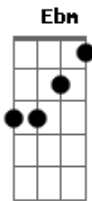

© ukulele-chords.com