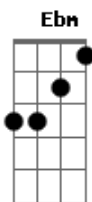

© ukulele-chords.com