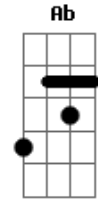

Roxette - I'm Sorry

Tom: Bb
 Intro: Dm C Bb
 Dm C Bb
 Gm

Verse 1:
 Dm C
 The first time we met time stood still,
 Bb
 You left me breathless, suddenly speechless.
 Dm C
 Within the hour we were one,
 Bb
 Two total strangers kissing the moonlight.

Chorus:
 Gm F Cm Gm
 Oh, you know I'm sorry I had to go,
 F Cm Gm
 I'm really sorry it had to die,
 F Cm Eb
 I'm really sorry I made you cry...
 Bb
 Cry.

Verse 2:

Acordes

© ukulele-chords.com

© ukulele-chords.com

© ukulele-chords.com

© ukulele-chords.com

© ukulele-chords.com

© ukulele-chords.com

© ukulele-chords.com

© ukulele-chords.com

© ukulele-chords.com

We fell in love between the nights
 Of too many lovers and too many teardrops.
 And fate won't resist some satin sheets.
 I was so helpless, totally ruthless.

Chorus:
 Gm F Cm Gm
 Oh, you know I'm sorry I had to go,
 F Cm Gm
 I'm really sorry you're hurt inside,
 F Cm Eb
 I'm really sorry I made you cry...
 Bb F
 Cry, cry.

Bridge:
 Fm Cm Fm
 Love is lifting you up and draggin' you down,
 Ab Eb Fm
 Makes you go round and round and round.
 Cm Fm
 Time makes a stop, then it's all gone.
 Ab Eb Dm C Bb
 Funny how memories keep lingering on.