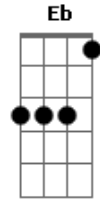

Roxette - I'm Sorry

Tom: Bb
 Intro: Dm C Bb
 Dm C Bb
 Gm

Verse 1:
 Dm C
 The first time we met time stood still,
 Bb
 You left me breathless, suddenly speechless.
 Dm C
 Within the hour we were one,
 Bb
 Two total strangers kissing the moonlight.

Chorus:
 Gm F Cm Gm
 Oh, you know I'm sorry I had to go,
 F Cm Gm
 I'm really sorry it had to die,
 F Cm Eb
 I'm really sorry I made you cry...
 Bb
 Cry.

Verse 2:

Acordes

© ukulele-chords.com

© ukulele-chords.com

© ukulele-chords.com

© ukulele-chords.com

© ukulele-chords.com

© ukulele-chords.com

© ukulele-chords.com

© ukulele-chords.com

© ukulele-chords.com

We fell in love between the nights
 Of too many lovers and too many teardrops.
 And fate won't resist some satin sheets.
 I was so helpless, totally ruthless.

Chorus:
 Gm F Cm Gm
 Oh, you know I'm sorry I had to go,
 F Cm Gm
 I'm really sorry you're hurt inside,
 F Cm Eb
 I'm really sorry I made you cry...
 Bb F
 Cry, cry.

Bridge:
 Fm Cm Fm
 Love is lifting you up and draggin' you down,
 Ab Eb Fm
 Makes you go round and round and round.
 Cm Fm
 Time makes a stop, then it's all gone.
 Ab Eb Dm C Bb
 Funny how memories keep lingering on.