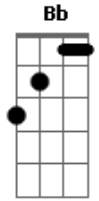

Roxette - I'm Sorry

Tom: Bb
 Intro: Dm C Bb
 Dm C Bb
 Gm

Verse 1:
 Dm C
 The first time we met time stood still,
 Bb
 You left me breathless, suddenly speechless.
 Dm C
 Within the hour we were one,
 Bb
 Two total strangers kissing the moonlight.

Chorus:
 Gm F Cm Gm
 Oh, you know I'm sorry I had to go,
 F Cm Gm
 I'm really sorry it had to die,
 F Cm Eb
 I'm really sorry I made you cry...
 Bb
 Cry.

Verse 2:

Acordes

© ukulele-chords.com

© ukulele-chords.com