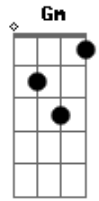

Roxette - I'm Sorry

Tom: Bb
 Intro: Dm C Bb
 Dm C Bb
 Gm

Verse 1:
 Dm C
 The first time we met time stood still,
 Bb
 You left me breathless, suddenly speechless.
 Dm C
 Within the hour we were one,
 Bb
 Two total strangers kissing the moonlight.

Chorus:
 Gm F Cm Gm
 Oh, you know I'm sorry I had to go,
 F Cm Gm
 I'm really sorry it had to die,
 F Cm Eb
 I'm really sorry I made you cry...
 Bb
 Cry.

Verse 2:

Acordes

© ukulele-chords.com

© ukulele-chords.com

© ukulele-chords.com

© ukulele-chords.com

© ukulele-chords.com

© ukulele-chords.com

© ukulele-chords.com

© ukulele-chords.com

© ukulele-chords.com

We fell in love between the nights
 Of too many lovers and too many teardrops.
 And fate won't resist some satin sheets.
 I was so helpless, totally ruthless.