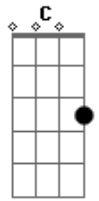

Roxette - I'm Sorry

Tom: Bb
 Intro: Dm C Bb
 Dm C Bb
 Gm

Verse 1:
 Dm C
 The first time we met time stood still,
 Bb
 You left me breathless, suddenly speechless.
 Dm C
 Within the hour we were one,
 Bb
 Two total strangers kissing the moonlight.

Chorus:
 Gm F Cm Gm
 Oh, you know I'm sorry I had to go,
 F Cm Gm
 I'm really sorry it had to die,
 F Cm Eb
 I'm really sorry I made you cry...
 Bb
 Cry.

Verse 2:

Acordes

© ukulele-chords.com

© ukulele-chords.com

© ukulele-chords.com

© ukulele-chords.com

© ukulele-chords.com

© ukulele-chords.com

© ukulele-chords.com

© ukulele-chords.com

© ukulele-chords.com

We fell in love between the nights
 Of too many lovers and too many teardrops.
 And fate won't resist some satin sheets.
 I was so helpless, totally ruthless.