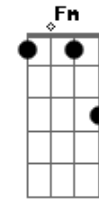

Roxette - I'm Sorry

Tom: Bb
 Intro: Dm C Bb
 Dm C Bb
 Gm

Verse 1:
 Dm C
 The first time we met time stood still,
 Bb
 You left me breathless, suddenly speechless.
 Dm C
 Within the hour we were one,
 Bb
 Two total strangers kissing the moonlight.

Chorus:
 Gm F Cm Gm
 Oh, you know I'm sorry I had to go,
 F Cm Gm
 I'm really sorry it had to die,
 F Cm Eb
 I'm really sorry I made you cry...
 Bb
 Cry.

Verse 2:

Acordes

© ukulele-chords.com

© ukulele-chords.com

© ukulele-chords.com

© ukulele-chords.com

© ukulele-chords.com

© ukulele-chords.com

© ukulele-chords.com

© ukulele-chords.com

© ukulele-chords.com

We fell in love between the nights
 Of too many lovers and too many teardrops.
 And fate won't resist some satin sheets.
 I was so helpless, totally ruthless.

Chorus:
 Gm F Cm Gm
 Oh, you know I'm sorry I had to go,
 F Cm Gm
 I'm really sorry you're hurt inside,
 F Cm Eb
 I'm really sorry I made you cry...
 Bb F
 Cry, cry.

Bridge:
 Fm Cm Fm
 Love is lifting you up and draggin' you down,
 Ab Eb Fm
 Makes you go round and round and round.
 Cm Fm
 Time makes a stop, then it's all gone.
 Ab Eb Dm C Bb
 Funny how memories keep lingering on.