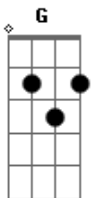

© ukulele-chords.com