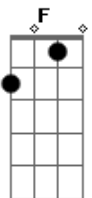

© ukulele-chords.com