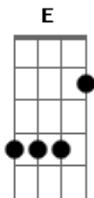

© ukulele-chords.com