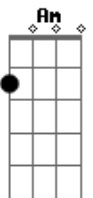

© ukulele-chords.com