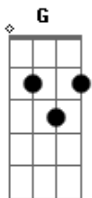

© ukulele-chords.com