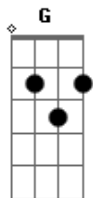

Roxette - Heart Shaped Sea

Tom: A

Tuning: D.

NOTICE: There are some parts there are repeated in the song, so memorize them and play them whenever needed

part 1: D D D2 D
D D D2/7 D

part 2: D Am F G
D Am F G
D Am F G
F G

part 3: D F G D
D G G D
D F G D

with that, you'll be able to play the whole song without the solos; it goes:

part 1

part 1

Babe it's time, to tell me that it's over.

Tell me that it's over, It's plain to see.

(piano) and this time

(keyboard) I won't let you down

you can turn around, I'll set you free

(keyboard) you've been sailing from my shore

you've been enchanted by someone from a far

INTERLUDE again

PREBREAK (keyboard)

e:---8-10---

BREAK (guitar)

Acordes

© ukulele-chords.com

© ukulele-chords.com

© ukulele-chords.com

© ukulele-chords.com

© ukulele-chords.com