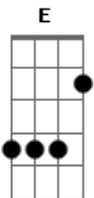

© ukulele-chords.com