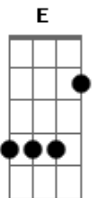

© ukulele-chords.com