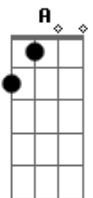

© ukulele-chords.com

© ukulele-chords.com