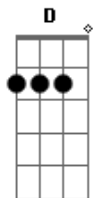

Am C D D D2 D
Oh, you've been running from my door,

Am C G D D D2/7 D
And you've been enchanted by the gracious voice of love.

part 2

part 1

part 1

Babe it's time, to look me in the eyes.

Time to say goodbye, it's clear to me.

part 1

And this time, I won't let you down.

You can turn around, I'll set you free.

Am C D D D2 D
Oh, you've been sailing from my shore,

Am C G D D D2/7 D
And you've been enchanted by some-one from a far.

part 2

part 3

G (fingered) - 16/15 28 26

part 1

part 1

Babe it's time, to gather all the harvest.

C G2

D D D2/7 D NOTICE: The parts are repeated 'till all fades away.

To pray before the winter, and sail the heart shaped sea.

Am C D D D2 D
Oh, you've been running from my love,

Am C G D D D2/7 D
And you've been enchanted by the powers up above.

part 1 until fade

HEART SHAPED SEA - ACCOMPANION (guitar, keyboard and piano)

NOTICE: This tablature is written for guitar, as keyboard and piano don't have six strings - translate the notes if you wish to play with them.

Intro: (continuous keyboard)

(guitar) you've been running from my door

you've been enchanted by the gracious voice of

love

INTERLUDE (piano)

and

(keyboard) ... to look me in the eyes

time to say goodbye it's clear to me

(piano) and this time

(keyboard) I won't let you down

you can turn around, I'll set you free

(keyboard) you've been sailing from my shore

you've been enchanted by someone from a far

INTERLUDE again

PREBREAK (keyboard)

e:---8-10---

BREAK (guitar)

Acordes