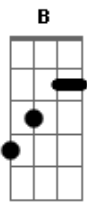

© ukulele-chords.com