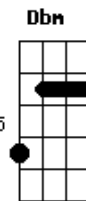

© ukulele-chords.com