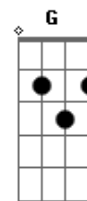

© ukulele-chords.com