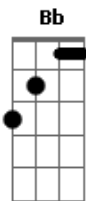

© ukulele-chords.com