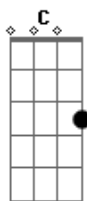

Roxette - Good Karma

Tom: C

Intro 2x: Dm Bb F C

Dm F
Since you're all on a ship
Bb C
With the wind, and the sun
Dm E F
Here it goes, just one night
Bb
'Cause you're not really sure
C
If you want to be alone

Dm
Come on and check, check it, come on over
Bb F C
There is something going on, good karma
Dm
Come on and check, check it, come on over
Bb F C
You've got something going on, good karma

Dm F
Since you're all in a room
Bb C
On a kingsize bed, on your own
Dm E F
Oh, hold in close just for one night
Bb
'Cause you're not really sure
C

If you want me alone

Dm
Come on and check, check it, come on over
Bb F C
There is something going on, good karma
Dm
Come on and check, check it, come on over
Bb F C
You've got something going on, good karma
Dm
Come on and check, check it, come on over
Bb F C
There is something going on

Per:

Am Am Am
Since life was train passing by
Am Dm
But your heart is heaven on fire
G E
Just when you thought you'd die here
You came up bright and so alive

Solo 2x: (Dbm A E B)

Dm
Come on and check, check it, come on over
Bb F C
There is something going on, good karma...

□

Acordes