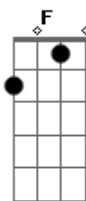

© ukulele-chords.com