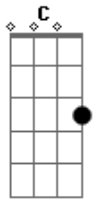

Roxette - Drowning In You

Tom: C

Intr: F Dm Bb F C Bb F

F
Lead me to the river of love.

Dm Bb F
Pour a little water and wash my pain away.
Leave me in the ocean of joy.

F C
Water from below, I can feel your flow running through,
you know that I do. I'm drowning in you

F
Take me to the tide of your heart.

Dm Bb
Take me to the shore, babe, and hold me close to you.
Leave me when the sky's getting dark.

F C
Water from behind, I can feel a fine line from you,
you know that I do. I'm drowning in you

Dm F
Say hello, there's no goodbye,
if you can read between the lines.

Dm F
Found a love that I can't hide.

Am G
Oh I've been drowning in your eyes.

Dm
Honey, honey, honey yea!

G
Lead me to the gate of your dreams.

Em C
Put me on a ship that will sail the Lovers Seas.
Water from the brooks and the streams.

G D
Water in my face, I can taste the ocean of you,
you know that I do. I'm drowning in you

Solo: G Em C G D C G

Em G
Say hello, there's no goodbye,
if you can read between the lines.

D C
Found a love that I can't hide.

Em G
Oh I've been drowning in your eyes.

Bm A
Honey, honey, honey yea!

D C
It's the ocean of you, you know that's it's true, I'm drowning
in you

D C
It's the ocean of you, you know that's it's true, I'm drowning
in you.

G Em C G D C G

Acordes

© ukulele-chords.com