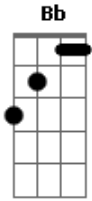

Dm F
Say hello, there's no goodbye,
if you can read between the lines.

Dm F
Found a love that I can't hide.

Am G
Oh I've been drowning in your eyes.

Dm
Honey, honey, honey yea!

G
Lead me to the gate of your dreams.

Em G
Say hello, there's no goodbye,
if you can read between the lines.

D C
Found a love that I can't hide.

Em G
Oh I've been drowning in your eyes.

Bm A
Honey, honey, honey yea!

D C
It's the ocean of you, you know that's it's true, I'm drowning
in you

D C
It's the ocean of you, you know that's it's true, I'm drowning
in you.

G Em C G D C G

Acordes

© ukulele-chords.com

© ukulele-chords.com

© ukulele-chords.com

© ukulele-chords.com

© ukulele-chords.com