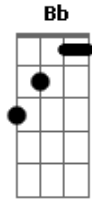

Dm F
Say hello, there's no goodbye,
C Bb
if you can read between the lines.

Dm F
Found a love that I can't hide.

Oh I've been drowning in your eyes.
Am G

Honey, honey, honey yea!
Dm

G
Lead me to the gate of your dreams.

Em G
Say hello, there's no goodbye,
D C
if you can read between the lines.

Em G
Found a love that I can't hide.

Bm A
Oh I've been drowning in your eyes.

Em
Honey, honey, honey yea!

D C
It's the ocean of you, you know that's it's true, I'm drowning
Em
in you

D C
It's the ocean of you, you know that's it's true, I'm drowning
G
in you.

G Em C G D C G

Acordes

© ukulele-chords.com

© ukulele-chords.com

© ukulele-chords.com

© ukulele-chords.com

© ukulele-chords.com