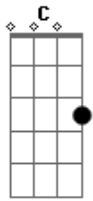

Roxette - Drowning In You

Tom: C

Intr: F Dm Bb F C Bb F

F
Lead me to the river of love.

Pour a little water and wash my pain away.
Dm Bb
Leave me in the ocean of joy.

F C
Water from below, I can feel your flow running through,
Bb F
you know that I do. I'm drowning in you

F
Take me to the tide of your heart.

Take me to the shore, babe, and hold me close to you.
Dm Bb
Leave me when the sky's getting dark.

F C
Water from behind, I can feel a fine line from you,
Bb F
you know that I do. I'm drowning in you

Dm F
Say hello, there's no goodbye,
C Bb
if you can read between the lines.

Dm F
Found a love that I can't hide.

Oh I've been drowning in your eyes.
Am G

Honey, honey, honey yea!
Dm

G
Lead me to the gate of your dreams.

Put me on a ship that will sail the Lovers Seas.
Em C
Water from the brooks and the streams.

G D
Water in my face, I can taste the ocean of you,
C G
you know that I do. I'm drowning in you

Solo: G Em C G D C G

Em G
Say hello, there's no goodbye,
D C
if you can read between the lines.

Em G
Found a love that I can't hide.

Bm A
Oh I've been drowning in your eyes.

Em
Honey, honey, honey yea!

D C
It's the ocean of you, you know that's it's true, I'm drowning
Em
in you

D C
It's the ocean of you, you know that's it's true, I'm drowning
G
in you.

G Em C G D C G

Acordes

© ukulele-chords.com