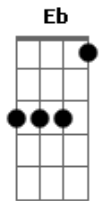

© ukulele-chords.com