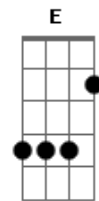

© ukulele-chords.com