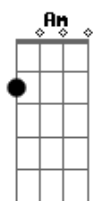

Em, G

Em G
It almost feels like it was just a dream
D Em
All these memories of you and me

Acordes

© ukulele-chords.com

© ukulele-chords.com

© ukulele-chords.com

© ukulele-chords.com

© ukulele-chords.com