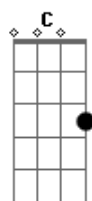

Em C G
Oh, Oh
D Em
Out on my own

Em C G
Oh, Oh
D Em
Out on my own

C G
And maybe I'm fallin' on my face
D Em
Or maybe I'm landin' in my place
C G
And maybe we're a million miles apart
D Em
Or maybe we're standin' heart to heart
C G
But no matter what, I'm walkin' right off this stage
D Em C
And never lookin' back, lookin' back, to yesterday
Cm
No way
G
No way
C
(I'm on my own!
Yeah! Yeah, yeah)
G D
I'm on my own,
Em C
Never gonna be alone,
G D
As long as I got; me, myself and I
C
I'm doin' fine
G D
So far from home
Em C
But now I know that I am gonna make it
G D
Brave enough to take this road
Em
Out on my own

Em, G

Em G
It almost feels like it was just a dream
D Em
All these memories of you and me

Acordes

© ukulele-chords.com

© ukulele-chords.com

© ukulele-chords.com

© ukulele-chords.com

© ukulele-chords.com