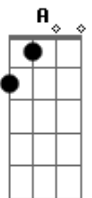

© ukulele-chords.com