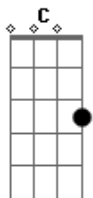

Rosie and Me - Arrow Of My Ways

Tom: C

Afinação: D G C F A D

Intro: C

F G
Like a horse you cannot break
C F
I was restless and astray
F G C
I was meant to be alone 'till i met you
F G
So much younger than i look
C F
Tearing sutures from my wounds
F G Am
Was i ever expected to heal up

F (toca uma vez o acorde e deixa soar nessa estrofe)
Until you pull me out

G
Let me in
F
Raise me up
G
Take on me

(volta à batida normal)- REFRÃO

C F
Talking 'bout the way you move me
C F
Through still waters

Am F AM G
Talking 'bout the strength that holds your heart

C F
Even though i'm gray and hollow
C F
Give me reason
Am F C
Say you'll be the arrow of my ways

C F C F Am F C (2x)

F
Until you pull me out
G
Let me in
F
Raise me up
G
Take on me

C F
Talking 'bout the way you move me
C F
Through still waters

Am F AM G
Talking 'bout the strength that holds your heart

C F
Even though i'm gray and hollow
C F
Give me reason

Am F C
Say you'll be the arrow of my ways

C F C F Am F C (2x)

Acordes

© ukulele-chords.com