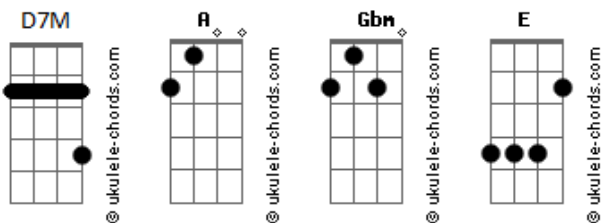

Rose - Vampire Hollie

tom:

Intro: Gbm A D7M E

[Tab - Solo]

Parte 1 de 2

Parte 2 de 2

Gbm D7M
Stupid words, lot of bad jokes
A E
Angel hearts and a cute name
Gbm D7M
Hate that I can remember
A E
Every evil thing you say

Gbm D7M
Preying on my weakness
A E
Do you even care?
Gbm D7M
Now I'm stuck with the feeling
A E
Feels so unfair

D7M
Why am I letting you win?
Gbm E
Let you get under my skin
D7M
Every tear that I let fall, you can claim 'em all
Gbm E
Tell me, is there something I missed?
D7M
Why am I down on the floor
Gbm E
Saying: Can't take it anymore?
D7M
Every tear that I let fall, you can claim 'em all
Gbm E
I can't let you break me like this

Gbm D7M
2 AM in my hotel
A E
On my phone and the walls start
Gbm D7M
Caving in you took a clean shot
A E

Acordes

To the one thing I hold close

Gbm D7M
Preying on my weakness
A E
Do you even care?
Gbm D7M
Now I'm stuck with the feeling
A E
Feels so unfair

D7M
Why am I letting you win?
Gbm E
Let you get under my skin
D7M
Every tear that I let fall, you can claim 'em all
Gbm E
Tell me, is there something I missed?
D7M
Why am I down on the floor
Gbm E
Saying: Can't take it anymore?
D7M
Every tear that I let fall, you can claim 'em all
Gbm E
I can't let you break me like this

D7M
I should be stronger than this
Gbm
Shouldn't let your words hit like a bullet
E
I hate that I did
D7M
I should be stronger than this
Gbm E
Shouldn't let your words hit
D7M
I should be stronger than this
Gbm
Shouldn't let your words hit like a bullet
E
I hate that I did
D7M
I should be stronger than this
Gbm E
Shouldn't let your words hit

D7M
Why am I letting you win?
Gbm E
Let you get under my skin
D7M
Every tear that I let fall, you can claim 'em all
Gbm E
I can't let you break me like this