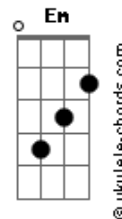

Rose - Until I Found You

tom:

G (forma dos acordes no tom de A)

Afinação: D G C F A D

Intro: C Em F Fm
C Em F Fm

C
Georgia
Em F Fm C
Wrap me up in all your, I want ya
Em F Fm C
In my arms, oh, let me hold ya
Em F Fm C
I'll never let you go again like I did
G
Oh, I used to say

F G C Em
I would never fall in love again until I found her
F G C C7
I said I would never fall unless it's you I fall into
F G C Em
I was lost within the darkness, but then I found her
F Fm
I found you

C
Georgia
Em F Fm C
Pulled me in, I asked to love her

Acordes

Em F Fm C
Once again you fell, I caught ya
Em F Fm C
I'll never let you go again like I did
G
Oh, I used to say

F G C Em
I would never fall in love again until I found her
F G C C7
I said I would never fall unless it's you I fall into
F G C Em
I was lost within the darkness, but then I found her
F Fm
I found you

C Em
Mm, mm-mm, mm-mm, mm-mm, mm-mm, mm
F Fm
Mm-mm, mm, mm-mm, mm-mm, mm, mm, mm

F G C Em
I would never fall in love again until I found her
F G C C7
I said I would never fall unless it's you I fall into
F G C Em
I was lost within the darkness, but then I found her
F Fm C
I found you