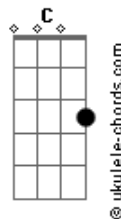

Rose - Until I Found You

tom:

G (forma dos acordes no tom de A)

Afinação: D G C F A D

Intro: C Em F Fm
C Em F Fm

C
Georgia
Em F Fm C
Wrap me up in all your, I want ya
Em F Fm C
In my arms, oh, let me hold ya
Em F Fm C
I'll never let you go again like I did
G
Oh, I used to say

F G C Em
I would never fall in love again until I found her
F G C C7
I said I would never fall unless it's you I fall into
F G C Em
I was lost within the darkness, but then I found her
F Fm
I found you

C
Georgia
Em F Fm C
Pulled me in, I asked to love her

Acordes

Em F Fm C
Once again you fell, I caught ya
Em F Fm C
I'll never let you go again like I did
G
Oh, I used to say

F G C Em
I would never fall in love again until I found her
F G C C7
I said I would never fall unless it's you I fall into
F G C Em
I was lost within the darkness, but then I found her
F Fm
I found you

C Em
Mm, mm-mm, mm-mm, mm-mm, mm-mm, mm
F Fm
Mm-mm, mm, mm-mm, mm-mm, mm, mm, mm

F G C Em
I would never fall in love again until I found her
F G C C7
I said I would never fall unless it's you I fall into
F G C Em
I was lost within the darkness, but then I found her
F Fm C
I found you