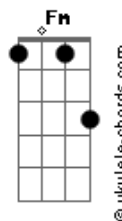

Rose - Until I Found You

tom:

G (forma dos acordes no tom de A)

Afinação: D G C F A D

Intro: C Em F Fm
C Em F Fm

C
Georgia
Em F Fm C
Wrap me up in all your, I want ya
Em F Fm C
In my arms, oh, let me hold ya
Em F Fm C
I'll never let you go again like I did
G
Oh, I used to say

F G C Em
I would never fall in love again until I found her
F G C C7
I said I would never fall unless it's you I fall into
F G C Em
I was lost within the darkness, but then I found her
F Fm
I found you

C
Georgia
Em F Fm C
Pulled me in, I asked to love her

Acordes

Em F Fm C
Once again you fell, I caught ya
Em F Fm C
I'll never let you go again like I did
G
Oh, I used to say

F G C Em
I would never fall in love again until I found her
F G C C7
I said I would never fall unless it's you I fall into
F G C Em
I was lost within the darkness, but then I found her
F Fm
I found you

C Em
Mm, mm-mm, mm-mm, mm-mm, mm-mm, mm
F Fm
Mm-mm, mm, mm-mm, mm-mm, mm, mm, mm

F G C Em
I would never fall in love again until I found her
F G C C7
I said I would never fall unless it's you I fall into
F G C Em
I was lost within the darkness, but then I found her
F Fm C
I found you