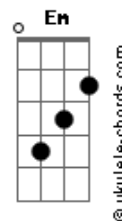

Rose - Until I Found You

tom:

G (forma dos acordes no tom de A)

Afinação: D G C F A D

Intro: C Em F Fm
C Em F Fm

C
Georgia
Em F Fm C
Wrap me up in all your, I want ya
Em F Fm C
In my arms, oh, let me hold ya
Em F Fm C
I'll never let you go again like I did
G
Oh, I used to say

F G C Em
I would never fall in love again until I found her
F G C C7
I said I would never fall unless it's you I fall into
F G C Em
I was lost within the darkness, but then I found her
F Fm
I found you

C
Georgia
Em F Fm C
Pulled me in, I asked to love her

Acordes

Em F Fm C
Once again you fell, I caught ya
Em F Fm C
I'll never let you go again like I did
G
Oh, I used to say

F G C Em
I would never fall in love again until I found her
F G C C7
I said I would never fall unless it's you I fall into
F G C Em
I was lost within the darkness, but then I found her
F Fm
I found you

C Em
Mm, mm-mm, mm-mm, mm-mm, mm-mm, mm
F Fm
Mm-mm, mm, mm-mm, mm-mm, mm, mm, mm

F G C Em
I would never fall in love again until I found her
F G C C7
I said I would never fall unless it's you I fall into
F G C Em
I was lost within the darkness, but then I found her
F Fm C
I found you