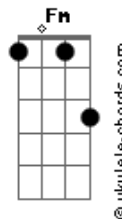

Rose - Until I Found You

tom:

G (forma dos acordes no tom de A)

Afinação: D G C F A D

Intro: C Em F Fm
C Em F Fm

C
Georgia
Em F Fm C
Wrap me up in all your, I want ya
Em F Fm C
In my arms, oh, let me hold ya
Em F Fm C
I'll never let you go again like I did
G
Oh, I used to say

F G C Em
I would never fall in love again until I found her
F G C C7
I said I would never fall unless it's you I fall into
F G C Em
I was lost within the darkness, but then I found her
F Fm
I found you

C
Georgia
Em F Fm C
Pulled me in, I asked to love her

Acordes

Em F Fm C
Once again you fell, I caught ya
Em F Fm C
I'll never let you go again like I did
G
Oh, I used to say

F G C Em
I would never fall in love again until I found her
F G C C7
I said I would never fall unless it's you I fall into
F G C Em
I was lost within the darkness, but then I found her
F Fm
I found you

C Em
Mm, mm-mm, mm-mm, mm-mm, mm-mm, mm
F Fm
Mm-mm, mm, mm-mm, mm-mm, mm, mm, mm

F G C Em
I would never fall in love again until I found her
F G C C7
I said I would never fall unless it's you I fall into
F G C Em
I was lost within the darkness, but then I found her
F Fm C
I found you