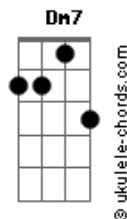

Rose - not the same

tom:

[Primeira Parte]

C
Say what you want to, babe
Em Am
But you know that you're talking in
Circles
Gm
Tell me lies, like we okay
F
Promise till your face turns purple
That you gon' love me, love me
E
One day you gon' love me right
Dm7 G
Shame on me for trusting you once, trusting
You twice

[Refrão]

C Em Am
Yeah, we had only and nothing but time
Gm C F
But some things just change overnight
E Dm7
I don't know who you think you're
Kidding, babe
G
Yeah, you're not the same, not the same
C Em
Yeah, we had good days and light on our
Am
Side
Gm C
But you fucked up and you know that I'm
F
Right
E Dm7
I don't know who you think you're
Kidding, babe
G
Y?ah, you're not the same, not th? same
C
Not the same

[Segunda Parte]

Pick it up, up
Em
Drop your keys, come and get your stuff
Yeah
Am
Find a new heart to confide in
Gm C F
Did letting me down get tiring?
I keep on walking through all of the
E
Memories that I had with you
Dm7 G
And I don't miss it, the way you broke my

Acordes

Love

[Refrão]

C Em Am
Yeah, we had only and nothing but time
Gm C F
But some things just change overnight
E Dm7
I don't know who you think you're
Kidding, babe
G
Yeah, you're not the same, not the same
C Em
Yeah, we had good days and light on our
Am
Side
Gm C
But you fucked up and you know that I'm
F
Right
E Dm7
I don't know who you think you're
Kidding, babe
G
Yeah, you'r? not the same, not the sam?
F E
Not the same

[Ponte]

Am G F E
Oh, what a shame, nothing?s the same
Am G F E Am
All of my love, you put it to waste
G Dm7
And you can keep pointing the finger
F G
Thought it'd be us, go figure

[Refrão]

C Em Am
Yeah, we had only and nothing but time
Gm C F
But some things just change overnight
E Dm7
I don't know who you think you're
Kidding, babe
G
Yeah, you're not the same, not the same
C Em
Yeah, we had good days and light on our
Am
Side
Gm C
But you fucked up and you know that I'm
F
Right
E Dm7
I don't know who you think you're
Kidding, babe
G
Y?ah, you're not the same, not th? same
C
Not the same