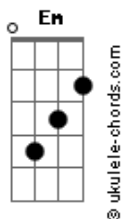

Rose - not the same

tom:

[Primeira Parte]

C
Say what you want to, babe
Em Am
But you know that you're talking in
Circles
Gm
Tell me lies, like we okay
F
Promise till your face turns purple
That you gon' love me, love me
E
One day you gon' love me right
Dm7 G
Shame on me for trusting you once, trusting
You twice

[Refrão]

C Em Am
Yeah, we had only and nothing but time
Gm C F
But some things just change overnight
E Dm7
I don't know who you think you're
Kidding, babe
G
Yeah, you're not the same, not the same
C Em
Yeah, we had good days and light on our
Am
Side
Gm C
But you fucked up and you know that I'm
F
Right
E Dm7
I don't know who you think you're
Kidding, babe
G
Y?ah, you're not the same, not th? same
C
Not the same

[Segunda Parte]

Pick it up, up
Em
Drop your keys, come and get your stuff
Yeah
Am
Find a new heart to confide in
Gm C F
Did letting me down get tiring?
I keep on walking through all of the
E
Memories that I had with you
Dm7 G
And I don't miss it, the way you broke my

Acordes

Love

[Refrão]

C Em Am
Yeah, we had only and nothing but time
Gm C F
But some things just change overnight
E Dm7
I don't know who you think you're
Kidding, babe
G
Yeah, you're not the same, not the same
C Em
Yeah, we had good days and light on our
Am
Side
Gm C
But you fucked up and you know that I'm
F
Right
E Dm7
I don't know who you think you're
Kidding, babe
G
Yeah, you'r? not the same, not the sam?
F E
Not the same

[Ponte]

Am G F E
Oh, what a shame, nothing?s the same
Am G F E Am
All of my love, you put it to waste
G Dm7
And you can keep pointing the finger
F G
Thought it'd be us, go figure

[Refrão]

C Em Am
Yeah, we had only and nothing but time
Gm C F
But some things just change overnight
E Dm7
I don't know who you think you're
Kidding, babe
G
Yeah, you're not the same, not the same
C Em
Yeah, we had good days and light on our
Am
Side
Gm C
But you fucked up and you know that I'm
F
Right
E Dm7
I don't know who you think you're
Kidding, babe
G
Y?ah, you're not the same, not th? same
C
Not the same