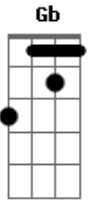

Roosevelt - Moving On

tom:

Intro: Gb Bbm G Db Ebm Fm

Gb Bbm
 Moving on
 Db Ebm Fm
 So I just see this on my own
 Gb Bbm
 Just let me go
 Db Ebm Fm
 You never saw this in my eyes before

Gb Bbm
 You're moving on
 Db Ebm Fm
 You decided to go on your own
 Gb Bbm
 Just let me know
 Db Ebm Fm
 That you can feel the way you did before

Acordes

© ukulele-chords.com

© ukulele-chords.com

© ukulele-chords.com

© ukulele-chords.com

© ukulele-chords.com

© ukulele-chords.com

Gb Bbm
 Moving on
 Db Ebm Fm
 So I just see this on my own
 Gb Bbm
 Just let me go
 Db Ebm Fm
 I got out of it to reach for more
 Gb Bbm
 You're moving on
 Db Ebm Fm
 You decided to go on your own
 Gb Bbm
 Just let me know
 Db Ebm Fm
 I'm not the reason that you came before
 (Gb Bbm Db Ebm Fm)
 Moving on