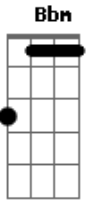

Roosevelt - Moving On

tom:

Intro: Gb Bbm G Db Ebm Fm

Gb Bbm
 Moving on
 Db Ebm Fm
 So I just see this on my own
 Gb Bbm
 Just let me go
 Db Ebm Fm
 You never saw this in my eyes before

Gb Bbm
 You're moving on
 Db Ebm Fm
 You decided to go on your own
 Gb Bbm
 Just let me know
 Db Ebm Fm
 That you can feel the way you did before

Acordes

© ukulele-chords.com

© ukulele-chords.com

© ukulele-chords.com

© ukulele-chords.com

© ukulele-chords.com

© ukulele-chords.com

Gb Bbm
 Moving on
 Db Ebm Fm
 So I just see this on my own
 Gb Bbm
 Just let me go
 Db Ebm Fm
 I got out of it to reach for more
 Gb Bbm
 You're moving on
 Db Ebm Fm
 You decided to go on your own
 Gb Bbm
 Just let me know
 Db Ebm Fm
 I'm not the reason that you came before
 (Gb Bbm Db Ebm Fm)
 Moving on