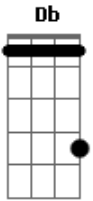

Roosevelt - Moving On

tom:

Intro: Gb Bbm G Db Ebm Fm

Gb Bbm
 Moving on
 Db Ebm Fm
 So I just see this on my own
 Gb Bbm
 Just let me go
 Db Ebm Fm
 You never saw this in my eyes before

Gb Bbm
 You're moving on
 Db Ebm Fm
 You decided to go on your own
 Gb Bbm
 Just let me know
 Db Ebm Fm
 That you can feel the way you did before

Acordes

© ukulele-chords.com

© ukulele-chords.com

© ukulele-chords.com

© ukulele-chords.com

© ukulele-chords.com

© ukulele-chords.com

Gb Bbm
 Moving on
 Db Ebm Fm
 So I just see this on my own
 Gb Bbm
 Just let me go
 Db Ebm Fm
 I got out of it to reach for more
 Gb Bbm
 You're moving on
 Db Ebm Fm
 You decided to go on your own
 Gb Bbm
 Just let me know
 Db Ebm Fm
 I'm not the reason that you came before
 (Gb Bbm Db Ebm Fm)
 Moving on