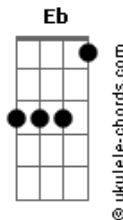

# Roosevelt - Closer To My Heart

tom:

Intro: Ab Cm Fm Db Dbm  
Ab Cm Fm Db Dbm

Been on the run  
To feel you

Wandered far and wide

'Cause you are the sun  
I need to

Lit the fire inside

And forevermore  
You know I'm

Longing to be near

Like never before  
Gonna show you

There's nothing left to fear

[Refrão]

Gonna keep you  
Closer to my heart in this time

Keep you  
Closer to my heart in this time

## Acordes

( Ab Cm Fm Db Dbm )

Down by the lake  
I saw you

You've been running away  
From all that we had

I'd call you

Someone's going astray

And forevermore  
You know I'm

Longing to be near  
Like never before