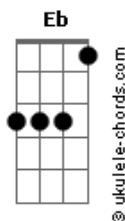

Roosevelt - Closer To My Heart

tom:

Intro: Ab Cm Fm Db Dbm
Ab Cm Fm Db Dbm

Been on the run
To feel you

Wandered far and wide
'Cause you are the sun
I need to

Lit the fire inside
And forevermore
You know I'm

Longing to be near
Like never before
Gonna show you

There's nothing left to fear

[Refrão]

Gonna keep you
Closer to my heart in this time

Keep you
Closer to my heart in this time

Acordes

(Ab Cm Fm Db Dbm)

Down by the lake
I saw you