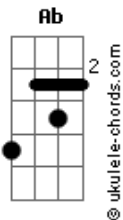

# Roosevelt - Closer To My Heart

tom:

Intro: Ab Cm Fm Db Dbm  
Ab Cm Fm Db Dbm

Been on the run  
To feel you

Wandered far and wide

'Cause you are the sun  
I need to

Lit the fire inside

And forevermore  
You know I'm

Longing to be near

Like never before  
Gonna show you

There's nothing left to fear

[Refrão]

Gonna keep you  
Closer to my heart in this time

Keep you  
Closer to my heart in this time

## Acordes

( Ab Cm Fm Db Dbm )

Down by the lake  
I saw you

You've been running away  
From all that we had

I'd call you

Someone's going astray

And forevermore  
You know I'm

Longing to be near  
Like never before