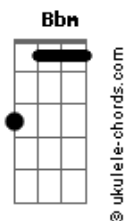

Roosevelt - Closer To My Heart

tom:

Intro: Ab Cm Fm Db Dbm
Ab Cm Fm Db Dbm

Been on the run
To feel you

Wandered far and wide
'Cause you are the sun
I need to

Lit the fire inside
And forevermore
You know I'm

Longing to be near
Like never before
Gonna show you

There's nothing left to fear

[Refrão]

Gonna keep you
Closer to my heart in this time

Keep you
Closer to my heart in this time

Acordes

(Ab Cm Fm Db Dbm)

Down by the lake
I saw you