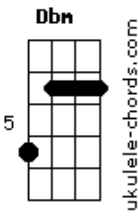

# Roosevelt - Closer To My Heart

tom:

Intro: Ab Cm Fm Db Dbm  
Ab Cm Fm Db Dbm

Been on the run  
To feel you

Wandered far and wide

'Cause you are the sun  
I need to

Lit the fire inside

And forevermore  
You know I'm

Longing to be near

Like never before  
Gonna show you

There's nothing left to fear

[Refrão]

Gonna keep you  
Closer to my heart in this time

Keep you  
Closer to my heart in this time

## Acordes

( Ab Cm Fm Db Dbm )

Down by the lake  
I saw you

You've been running away  
From all that we had

I'd call you

Someone's going astray

And forevermore  
You know I'm

Longing to be near  
Like never before