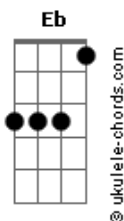

Roosevelt - Closer To My Heart

tom:

Intro: Ab Cm Fm Db Dbm
Ab Cm Fm Db Dbm

Been on the run
To feel you

Wandered far and wide
'Cause you are the sun
I need to

Lit the fire inside
And forevermore
You know I'm

Longing to be near
Like never before
Gonna show you

There's nothing left to fear

[Refrão]

Gonna keep you
Closer to my heart in this time

Keep you
Closer to my heart in this time

Acordes

(Ab Cm Fm Db Dbm)

Down by the lake
I saw you