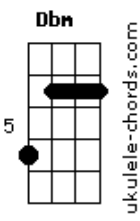

Roosevelt - Closer To My Heart

tom:

Intro: Ab Cm Fm Db Dbm
Ab Cm Fm Db Dbm

Been on the run
To feel you

Wandered far and wide
'Cause you are the sun
I need to

Lit the fire inside
And forevermore
You know I'm

Longing to be near
Like never before
Gonna show you

There's nothing left to fear

[Refrão]

Gonna keep you
Closer to my heart in this time

Keep you
Closer to my heart in this time

Acordes

(Ab Cm Fm Db Dbm)

Down by the lake
I saw you