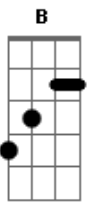

Roo Panes - Ophelia

tom:
Capotraste na 4ª casa B (forma dos acordes no tom de G)
Intro: G C G G D G
Ooooooh Ooooooh
G C G G D G
Ooooooh Ooooooh

[Primeira Parte]

The fallen leaves made an amber sea
Over which you flaunted like an autumn breeze
A sapling soul in a sea of fire
Oh I was afraid for my Ophelia

[Refrão]

But take heart my love
Cause when I see you I see hope
When I see you I see hope
There's a world that needs what you got to give
Take heart my love
Cause when I see you I see hope
When I see you I see hope
There's a world that needs what you got to give
G C G G D G
Aaaaaah Aaaaaah

[Segunda Parte]

Do you really need all of the things you want?
I'll take you back there, to where the river's from
To where the garden's green but I forever know
Singing you're somebody, heaven screaming on

[Refrão]

Take heart my love

Acordes

© ukulele-chords.com