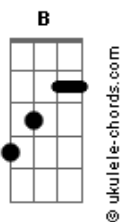

Roo Panes - Ophelia

tom:
 Capotraste na 4ª casa B (forma dos acordes no tom de G)
 Intro: G C G G D G
 Ooooooh Ooooooh
 G C G G D G
 Ooooooh Ooooooh

[Primeira Parte]

The fallen leaves made an amber sea
 Over which you flaunted like an autumn breeze
 A sapling soul in a sea of fire
 Oh I was afraid for my Ophelia

[Refrão]

But take heart my love
 Cause when I see you I see hope
 When I see you I see hope
 There's a world that needs what you got to give
 Take heart my love
 Cause when I see you I see hope
 When I see you I see hope
 There's a world that needs what you got to give
 G C G G D G
 Aaaaaah Aaaaaah

[Segunda Parte]

Do you really need all of the things you want?
 I'll take you back there, to where the river's from
 To where the garden's green but I forever know
 Singing you're somebody, heaven screaming on

[Refrão]

Take heart my love

Acordes

Cause when I see you I see hope
 When I see you I see hope
 There's a world that needs what you got to give
 Take heart my love
 Cause when I see you I see hope
 When I see you I see hope
 There's a world that needs what you got to give
 Aaaaaah Aaaaaah Aaaaaah