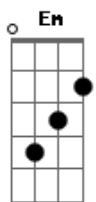

© ukulele-chords.com