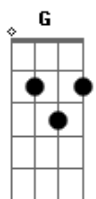

© ukulele-chords.com