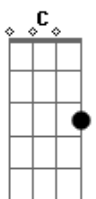

© ukulele-chords.com