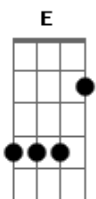

Roo Panes - Lullaby

Tom: E

m [Intro] Em C D G Em Am D Em E

C
An avenue once bent in shadow
D
In a morning straight and hallow
G
You hold high a destination
Em
You sing to me of sweet revelation
Am D
I feel the quickening in my step
Em E
But I don't even touch the ground

C
'Cause when I see double
D G
It's your lullaby love that keeps me from trouble
Em C
It's your lullaby love that's keeping me level
D Em
It's your lullaby love that keeps me awake

[Solo] Em C D G Em Am D Em E

C

When this voice retires from talking
D
When these ears get tired of ringing
G
When my feet get bored of travelling
Em
And it looks like it's all unraveling
Am D
When this heart's too old for dreaming
Em E
That's when I hear the angels sing your lullaby

C
'Cause when I see double
D G
It's your lullaby love that keeps me from trouble
Em C
It's your lullaby love that's keeping me level
D Em
It's your lullaby love that keeps me away

C
'Cause when I see double
D G
It's your lullaby love that keeps me from trouble
Em C
It's your lullaby love that's keeping me level
D Em
It's your lullaby love that keeps me away

Acordes

© ukulele-chords.com