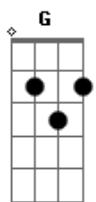

© ukulele-chords.com