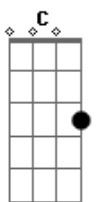

© ukulele-chords.com