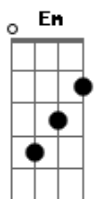

© ukulele-chords.com