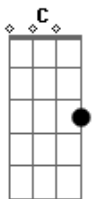

© ukulele-chords.com