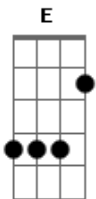

Roo Panes - Lullaby

Tom: E

m [Intro] Em C D G Em Am D Em E

C
An avenue once bent in shadow
D
In a morning straight and hallow
G
You hold high a destination
Em
You sing to me of sweet revelation
Am D
I feel the quickening in my step
Em E
But I don't even touch the ground

C
'Cause when I see double
D G
It's your lullaby love that keeps me from trouble
Em C
It's your lullaby love that's keeping me level
D Em
It's your lullaby love that keeps me awake

[Solo] Em C D G Em Am D Em E

C

When this voice retires from talking
D
When these ears get tired of ringing
G
When my feet get bored of travelling
Em
And it looks like it's all unraveling
Am D
When this heart's too old for dreaming
Em E
That's when I hear the angels sing your lullaby

C
'Cause when I see double
D G
It's your lullaby love that keeps me from trouble
Em C
It's your lullaby love that's keeping me level
D Em
It's your lullaby love that keeps me away

C
'Cause when I see double
D G
It's your lullaby love that keeps me from trouble
Em C
It's your lullaby love that's keeping me level
D Em
It's your lullaby love that keeps me away

Acordes

© ukulele-chords.com