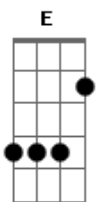

Roo Panes - Lullaby

Tom: E

m [Intro] Em C D G Em Am D Em E

C
An avenue once bent in shadow
D
In a morning straight and hallow
G
You hold high a destination
Em
You sing to me of sweet revelation
Am D
I feel the quickening in my step
Em E
But I don't even touch the ground

C
'Cause when I see double
D G
It's your lullaby love that keeps me from trouble
Em C
It's your lullaby love that's keeping me level
D Em
It's your lullaby love that keeps me awake

[Solo] Em C D G Em Am D Em E

C

When this voice retires from talking
D
When these ears get tired of ringing
G
When my feet get bored of travelling
Em
And it looks like it's all unraveling
Am D
When this heart's too old for dreaming
Em E
That's when I hear the angels sing your lullaby

C
'Cause when I see double
D G
It's your lullaby love that keeps me from trouble
Em C
It's your lullaby love that's keeping me level
D Em
It's your lullaby love that keeps me away

C
'Cause when I see double
D G
It's your lullaby love that keeps me from trouble
Em C
It's your lullaby love that's keeping me level
D Em
It's your lullaby love that keeps me away

Acordes

© ukulele-chords.com