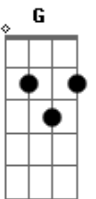

© ukulele-chords.com