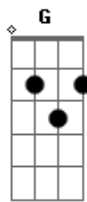

© ukulele-chords.com