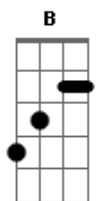

Rony Barba e Mari Lu - I Don't Know What You Do

tom:
B

To live my life so incomplete

I don't know why still sleep

To bring myself some consolation

I think tomorrow will be better

I don't know what you do

I don't know what you do

To turn around or go ahead

You need to know where you're going

Acordes

© ukulele-chords.com

© ukulele-chords.com

© ukulele-chords.com

© ukulele-chords.com

© ukulele-chords.com