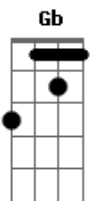

© ukulele-chords.com