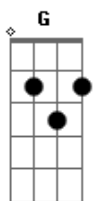

Rony Barba e Mari Lu - I Don't Know What You Do

tom:
B

To live my life so incomplete

I don't know why still sleep

To bring myself some consolation

I think tomorrow will be better

I don't know what you do

I don't know what you do

To turn around or go ahead

You need to know where you're going

Acordes

© ukulele-chords.com

© ukulele-chords.com

© ukulele-chords.com

© ukulele-chords.com

© ukulele-chords.com