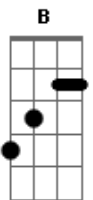

Ronnie Wood - I Gotta See

tom:

Intro: **B**

I'm goin' out **B**

Don't wait for me

Don't bother calling my friends

They won't know where I'll be **Gb**

I hear a voice **E Dbm**

Something's callin' me **Dbm B Gb Abm**

I gotta go now **B**

Gb B
I gotta see

Db E B
A man must walk when it's time

Db E B
Soar like an eagle wings open wide

Db E B Gb Abm
It's been a pleasure thanks for the ride

Db Gb
Destiny is waiting on the other side

[Solo] **B Gb E Dbm**
B Gb Abm
B Gb B

B
I got the devil

In a bag next to me

I got some clarity

Now I can see **Gb**

E
It was never you

Dbm B Gb Abm
It all about me

B
I gotta go

Gb B
I gotta see

Abm Gb
What's on the other side

B
Waiting for me

Acordes

© ukulele-chords.com

© ukulele-chords.com

© ukulele-chords.com