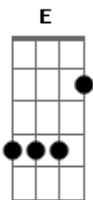

Ronnie Wood - I Gotta See

tom:

Intro: **B**

I'm goin' out **B**

Don't wait for me

Don't bother calling my friends

They won't know where I'll be **Gb**

I hear a voice **E Dbm**

Something's callin' me **Dbm B Gb Abm**

I gotta go now **B**

Gb B
I gotta see

Db E B
A man must walk when it's time

Db E B
Soar like an eagle wings open wide

Db E B Gb Abm
It's been a pleasure thanks for the ride

Db Gb
Destiny is waiting on the other side

[Solo] **B Gb E Dbm**
B Gb Abm
B Gb B

B
I got the devil

In a bag next to me

I got some clarity

Now I can see **Gb**

E
It was never you

Dbm B Gb Abm
It all about me

B
I gotta go

Gb B
I gotta see

Abm Gb
What's on the other side

B
Waiting for me

Acordes

© ukulele-chords.com

© ukulele-chords.com

© ukulele-chords.com