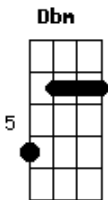

Ronnie Wood - I Gotta See

tom:

Intro: **B**

I'm goin' out **B**

Don't wait for me

Don't bother calling my friends

They won't know where I'll be **Gb**

I hear a voice **E Dbm**

Db Gb
Destiny is waiting on the other side

[Solo] **B Gb E Dbm**
B Gb Abm
B Gb B

B
I got the devil

In a bag next to me

I got some clarity

Now I can see **Gb**

E
It was never you

Dbm B Gb Abm
It all about me

B
I gotta go

Gb B
I gotta see

Abm Gb
What's on the other side

B
Waiting for me

Acordes

© ukulele-chords.com

© ukulele-chords.com

© ukulele-chords.com