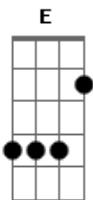

Ronnie Wood - I Gotta See

tom: **B**

Intro: **B**

I'm goin' out **B**

Don't wait for me

Don't bother calling my friends

They won't know where I'll be **Gb**

I hear a voice **E Dbm**

It's calling me **B Gb Abm**

I gotta go now **B**

I gotta see **Gb B**

I'm goin' **B**

Away from here

I miss the good times

Lovin you lovin me **Gb**

Don't know where I'm goin' **E**

Something's callin' me **Dbm B Gb Abm**

I gotta go now **B**

Gb B
I gotta see

Db E B
A man must walk when it's time

Db E B
Soar like an eagle wings open wide

Db E B Gb Abm
It's been a pleasure thanks for the ride

Db Gb
Destiny is waiting on the other side

[Solo] **B Gb E Dbm**
B Gb Abm
B Gb B

B
I got the devil

In a bag next to me

I got some clarity **Gb**

Now I can see **E**

It was never you **Dbm B Gb Abm**

It all about me **B**

I gotta go **Gb B**

I gotta see **Abm Gb**

What's on the other side **B**

Waiting for me

Acordes

© ukulele-chords.com

© ukulele-chords.com

© ukulele-chords.com

© ukulele-chords.com

© ukulele-chords.com

© ukulele-chords.com