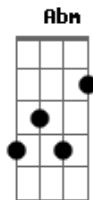

© ukulele-chords.com