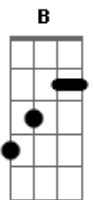

Ronnie Wood - I Gotta See

tom: **B**

Intro: **B**

I'm goin' out **B**

Don't wait for me

Don't bother calling my friends

They won't know where I'll be **Gb**

I hear a voice **E Dbm**

It's calling me **B Gb Abm**

I gotta go now **B**

I gotta see **Gb B**

I'm goin' **B**

Away from here

I miss the good times

Lovin you lovin me **Gb**

Don't know where I'm goin' **E**

Something's callin' me **Dbm B Gb Abm**

I gotta go now **B**

Gb B
I gotta see

Db E B
A man must walk when it's time

Db E B
Soar like an eagle wings open wide

Db E B Gb Abm
It's been a pleasure thanks for the ride

Db Gb
Destiny is waiting on the other side

[Solo] **B Gb E Dbm**
B Gb Abm
B Gb B

B
I got the devil

In a bag next to me

I got some clarity **Gb**

Now I can see **E**

It was never you **Dbm B Gb Abm**

It all about me **B**

I gotta go **Gb B**

I gotta see **Abm Gb**

What's on the other side **B**

Waiting for me

Acordes

© ukulele-chords.com