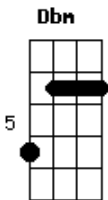

© ukulele-chords.com

© ukulele-chords.com