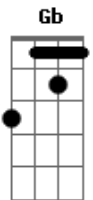

Ronnie Wood - I Gotta See

tom:

Intro: **B**

I'm goin' out **B**

Don't wait for me

Don't bother calling my friends

They won't know where I'll be **Gb**

I hear a voice **E Dbm**

Something's callin' me **Dbm B Gb Abm**

I gotta go now **B**

Gb B
I gotta see

Db E B
A man must walk when it's time

Db E B
Soar like an eagle wings open wide

Db E B Gb Abm
It's been a pleasure thanks for the ride

Db Gb
Destiny is waiting on the other side

[Solo] **B Gb E Dbm**
B Gb Abm
B Gb B

B
I got the devil

In a bag next to me

I got some clarity

Now I can see **Gb**

E
It was never you

Dbm B Gb Abm
It all about me

B
I gotta go

Gb B
I gotta see

Abm Gb
What's on the other side

B
Waiting for me

Acordes

© ukulele-chords.com

© ukulele-chords.com

© ukulele-chords.com