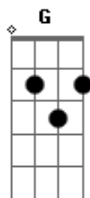

© ukulele-chords.com

© ukulele-chords.com