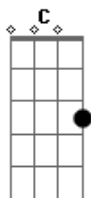

© ukulele-chords.com