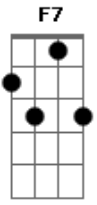

ukulele-chords.com