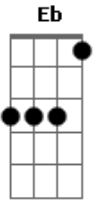

ukulele-chords.com