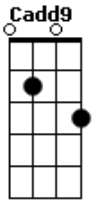

ukulele-chords.com