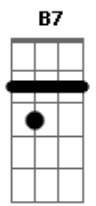

Ronnie Von - Close To You

tom:
Intro: **Cadd9** **C** **Cadd9** **C**
Cadd9 **C** **Cadd9**

[Primeira Parte]

Cadd9 **B7** **B7**
Why do birds suddenly appear
Bm7 **Em7**
Every time you are near?

[Refrão]

C **Cadd9** **C** **Cadd9** **G** **G7M** **G**
Just like me, they long to be close to you

[Segunda Parte]

C **Cadd9** **C** **Cadd9**
On the day that you were born the angels got together
Bm7 **E7** **E7**
And decided to create a dream come true
C **Cadd9** **C**
So they sprinkled moon dust in your hair of gold
Cadd9 **D**
And starlight in your eyes of blue

[Primeira Parte]

Cadd9 **B7** **B7**
That is why all the girls in town
Bm7 **Em7**

Acordes

ukulele-chords.com

ukulele-chords.com

ukulele-chords.com

ukulele-chords.com

ukulele-chords.com