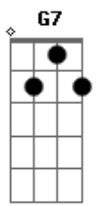

ukulele-chords.com