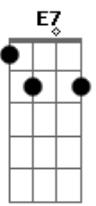

ukulele-chords.com