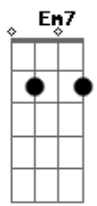

ukulele-chords.com