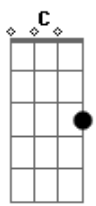

Ronnie Von - Close To You

tom:
Intro: **Cadd9** **C** **Cadd9** **C**
Cadd9 **C** **Cadd9**

[Primeira Parte]

Cadd9 **B7** **B7**
Why do birds suddenly appear
Bm7 **Em7**
Every time you are near?

[Refrão]

C **Cadd9** **C** **Cadd9** **G** **G7M** **G**
Just like me, they long to be close to you

[Primeira Parte]

Cadd9 **B7** **B7**
Why do stars fall down from the sky
Bm7 **Em7**
Every time you walk by?

[Refrão]

C **Cadd9** **C** **Cadd9** **G** **G7M** **G7**
Just like me, they long to be close to you

[Segunda Parte]

C **Cadd9** **C** **Cadd9**
On the day that you were born the angels got together
Bm7 **E7** **E7**
And decided to create a dream come true
C **Cadd9** **C**
So they sprinkled moon dust in your hair of gold
Cadd9 **D**
And starlight in your eyes of blue

[Primeira Parte]

Cadd9 **B7** **B7**
That is why all the girls in town
Bm7 **Em7**

Acordes

ukulele-chords.com

ukulele-chords.com

ukulele-chords.com

ukulele-chords.com

ukulele-chords.com