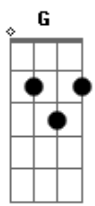

Ronnie Von - Close To You

tom:
Intro: **Cadd9** **C** **Cadd9** **C**
Cadd9 **C** **Cadd9**

[Primeira Parte]

Cadd9 **B7** **B7**
Why do birds suddenly appear
Bm7 **Em7**
Every time you are near?

[Refrão]

C **Cadd9** **C** **Cadd9** **G** **G7M** **G**
Just like me, they long to be close to you

[Primeira Parte]

Cadd9 **B7** **B7**
Why do stars fall down from the sky
Bm7 **Em7**
Every time you walk by?

[Refrão]

C **Cadd9** **C** **Cadd9** **G** **G7M** **G7**
Just like me, they long to be close to you

[Segunda Parte]

C **Cadd9** **C** **Cadd9**
On the day that you were born the angels got together
Bm7 **E7** **E7**
And decided to create a dream come true
C **Cadd9** **C**
So they sprinkled moon dust in your hair of gold
Cadd9 **D**
And starlight in your eyes of blue

[Primeira Parte]

Cadd9 **B7** **B7**
That is why all the girls in town
Bm7 **Em7**

Acordes

ukulele-chords.com

ukulele-chords.com

ukulele-chords.com

ukulele-chords.com

ukulele-chords.com