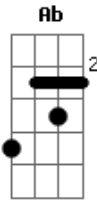

ukulele-chords.com