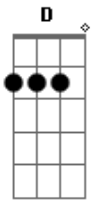

ukulele-chords.com