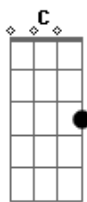

Ronnie Self - Bop-a-lena

tom:

C

Intro: C

Oop-scooby-dooby-lena, go-gal-go

Chorus

C
Bop-a-lena, bop-a-Lena, she's my gal

F C
Oh, bop-a-Lena, bop-a-Lena, yeah, she's my gal

G7 C
She's my gal and I love her so..oop-scooby-

Dooby-lena, go-gal-go

C
Well, the school bells are ringin', everybody

Went out..goin' to the shack, gonna shake it all about

Acordes

© ukulele-chords.com

© ukulele-chords.com

© ukulele-chords.com

F

Bop-a-lena lookin' like a rose in the wild

C

Man, I dig that freaky juvenile

G7

When she gets a-goin' she's a real cool chick

C