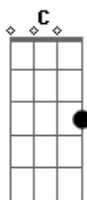

Ronnie Self - Bop-a-lena

tom:

C

Intro: C

Oop-scooby-dooby-lena, go-gal-go

Chorus

C
Bop-a-lena, bop-a-Lena, she's my gal

F C
Oh, bop-a-Lena, bop-a-Lena, yeah, she's my gal

G7 C
She's my gal and I love her so..oop-scooby-

Dooby-lena, go-gal-go

C
Well, the school bells are ringin', everybody

Went out..goin' to the shack, gonna shake it all about

Acordes

© ukulele-chords.com

© ukulele-chords.com

© ukulele-chords.com

F

Bop-a-lena lookin' like a rose in the wild

C

Man, I dig that freaky juvenile

G7

When she gets a-goin' she's a real cool chick

C