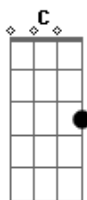

# Ronnie Self - Bop-a-lena

tom:

C

Intro: C

Oop-scooby-dooby-lena, go-gal-go

Chorus

C  
Bop-a-lena, bop-a-Lena, she's my gal

F C  
Oh, bop-a-Lena, bop-a-Lena, yeah, she's my gal

## Acordes

© ukulele-chords.com

© ukulele-chords.com

© ukulele-chords.com

F

Bop-a-lena lookin' like a rose in the wild

C

Man, I dig that freaky juvenile