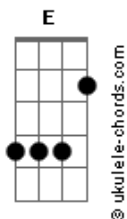

Ronnie Self - Ain't I'm A Dog

tom:

^E
[Primeira Parte]

^E
Well, I come in this morning 'bout a half past three

My good gal said she was a-leavin' me

I said, now wait a minute, baby, let me help you pack

'Cause when you leave, you know you can't come back

(Oh, ain't I'm a dog)

Yeah, ain't I'm a dog (Ain't I'm a dog)

Oh, yes, now ain't I'm a dog (Ain't I'm a dog)

Yeah, ain't I'm a dog, I'm always steppin' around

(Chuck chuck, chuck chuck a boom)

[Segunda Parte]

^E
Well, I tell her myself that I'ma gonna be good

And do all the things that a good man should

A good lookin' woman starts a-walkin' my way

I tell myself there's another day (Oh, ain't I'm a dog)

Yeah, ain't I'm a dog (Ain't I'm a dog)

Acordes

Oh, yes, now ain't I'm a dog (Ain't I'm a dog)

Yeah, ain't I'm a dog, I'm always steppin' around

(Chuck chuck, chuck chuck a boom)

[Solo] ^E ^A ^E ^{B7} ^A ^E

[Terceira Parte]

^E
Well, a good lookin' woman is a-mighty fine

To give a grown man a little peace of mind

I know it ain't safe just to kiss and run

But forget about the danger, girl and think of the fun

Oh, ain't I'm a dog

Yeah, ain't I'm a dog (Ain't I'm a dog)

Oh, yes, now ain't I'm a dog (Ain't I'm a dog)

Yeah, ain't I'm a dog, I'm always steppin' around

(Chuck chuck, chuck chuck a boom)

[Final]

^{B7} ^A ^E
Ain't I'm a dog, I'm always steppin' around

^{B7} ^A ^E
Ain't I'm a dog, I'm always steppin' around