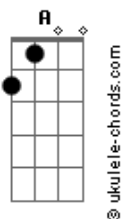

Ronnie Self - Ain't I'm A Dog

tom:

^E
[Primeira Parte]

^E
Well, I come in this morning 'bout a half past three

My good gal said she was a-leavin' me

I said, now wait a minute, baby, let me help you pack

'Cause when you leave, you know you can't come back

(Oh, ain't I'm a dog)

Yeah, ain't I'm a dog (Ain't I'm a dog)

Oh, yes, now ain't I'm a dog (Ain't I'm a dog)

Yeah, ain't I'm a dog, I'm always steppin' around

(Chuck chuck, chuck chuck a boom)

[Segunda Parte]

^E
Well, I tell her myself that I'ma gonna be good

And do all the things that a good man should

A good lookin' woman starts a-walkin' my way

I tell myself there's another day (Oh, ain't I'm a dog)

Yeah, ain't I'm a dog (Ain't I'm a dog)

Acordes

Oh, yes, now ain't I'm a dog (Ain't I'm a dog)

Yeah, ain't I'm a dog, I'm always steppin' around

(Chuck chuck, chuck chuck a boom)

[Solo] ^E ^A ^E ^{B7} ^A ^E

[Terceira Parte]

^E
Well, a good lookin' woman is a-mighty fine

To give a grown man a little peace of mind

I know it ain't safe just to kiss and run

But forget about the danger, girl and think of the fun

Oh, ain't I'm a dog

Yeah, ain't I'm a dog (Ain't I'm a dog)

Oh, yes, now ain't I'm a dog (Ain't I'm a dog)

Yeah, ain't I'm a dog, I'm always steppin' around

(Chuck chuck, chuck chuck a boom)

[Final]

^{B7} ^A ^E
Ain't I'm a dog, I'm always steppin' around

^{B7} ^A ^E
Ain't I'm a dog, I'm always steppin' around