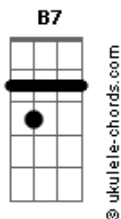

Ronnie Self - Ain't I'm A Dog

tom:

^E
[Primeira Parte]

^E
Well, I come in this morning 'bout a half past three

My good gal said she was a-leavin' me

I said, now wait a minute, baby, let me help you pack

'Cause when you leave, you know you can't come back

(Oh, ain't I'm a dog)

Yeah, ain't I'm a dog (Ain't I'm a dog)

Oh, yes, now ain't I'm a dog (Ain't I'm a dog)

Yeah, ain't I'm a dog, I'm always steppin' around

(Chuck chuck, chuck chuck a boom)

[Segunda Parte]

^E
Well, I tell her myself that I'ma gonna be good

And do all the things that a good man should

A good lookin' woman starts a-walkin' my way

I tell myself there's another day (Oh, ain't I'm a dog)

Yeah, ain't I'm a dog (Ain't I'm a dog)

Acordes

Oh, yes, now ain't I'm a dog (Ain't I'm a dog)

Yeah, ain't I'm a dog, I'm always steppin' around

(Chuck chuck, chuck chuck a boom)

[Solo] ^E ^A ^E ^{B7} ^A ^E

[Terceira Parte]

^E
Well, a good lookin' woman is a-mighty fine

To give a grown man a little peace of mind

I know it ain't safe just to kiss and run

But forget about the danger, girl and think of the fun

Oh, ain't I'm a dog

Yeah, ain't I'm a dog (Ain't I'm a dog)

Oh, yes, now ain't I'm a dog (Ain't I'm a dog)

Yeah, ain't I'm a dog, I'm always steppin' around

(Chuck chuck, chuck chuck a boom)

[Final]

^{B7} ^A ^E
Ain't I'm a dog, I'm always steppin' around

^{B7} ^A ^E
Ain't I'm a dog, I'm always steppin' around