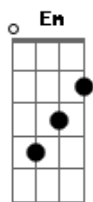

© ukulele-chords.com