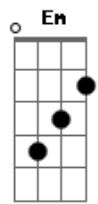

© ukulele-chords.com