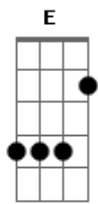

© ukulele-chords.com