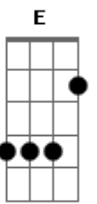

© ukulele-chords.com