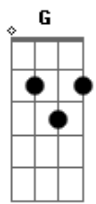

© ukulele-chords.com