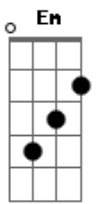

© ukulele-chords.com