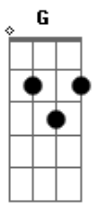

© ukulele-chords.com