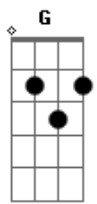

Ron Pope - Tell Me So

Tom: C

Am F
Like Lights Flash On Subway Cars
C G
She Shines On Something Set In Dark
Am F
Scream Through Grey And Filthy Space
C G
Hurdleing Towards Some Secret Place
Am
My High School Sweetheart
F
With Pretty Blue Eyes
C G
Shes The Reason To Wake Up In Someone Elses Life, I
Am F G
Swear To God Sometimes I Can Hear Her Say
Em F
If This a World You Want, Just Let me Know
C D
Just Let Me Know

CHORUS

C G Am
But If This Is Love, Love
C G Am
Someone Tell Me So
C G Am
And If This Is Love, Love
C G Am
I Wont Let It Go

Am F
We Travel Light Just For Affect
C G
To Love Struck Girls And Shattered Things
Am F C
And all The While We Smile And Think Of Comfort
G
That The Darkness Brings
Am F
These Linking Roads Wont Carry Us Home
C G
The Sky Lays A Blanket Of Virgin White Snow
Am F

Is Anyone Listening Or Am I Alone?
Em F
Man This Is The Place She Was Starving To Fit In
C D
And Im A Mistake She Wanted to Live With

CHORUS

C G Am
But If This Is Love, Love
C G Am
Someone Tell Me So
C G Am
And If This Is Love, Love
C G Am
I Wont Let It Go

BRIDGE

F G
You Dont Gotta Keep Me
C G F
But Tonight Please Keep Me Warm
F G
You Dont Gotta Keep Me
C G F G
But Tonight Please Keep Me Warm

CHORUS

C G Am
And If This Is Love, Love
C G Am
Someone Tell Me So
C G Am
And If This Is Love, Love
C
I Wont Let It Go

G Am
I Wont, I Wont Let It Go
C G Am
Oh If This Is Love, Love, Love
C G Am
Someone Tell Me So
C G Am
If Its Not Love, Love
C
Oh Please Let Me Go

Acordes

© ukulele-chords.com

© ukulele-chords.com

© ukulele-chords.com

© ukulele-chords.com

© ukulele-chords.com

© ukulele-chords.com

© ukulele-chords.com

© ukulele-chords.com