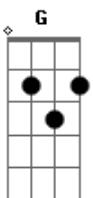

© ukulele-chords.com