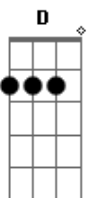

© ukulele-chords.com