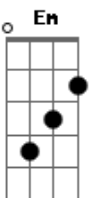

Ron Pope - Headlights On The Highway

Tom: Db

(com acordes na forma de Capotraste na 6ª casa G)

B7 C
G Em
And the headlights on the highway cannot help me understand
C D
Whatever it is you need
G
I pray I am

B7 C
G Em
And the headlights on the highway cannot help me understand
C D

Whatever it is you need
G
I pray I am

Em G D Em

With my fingertips I trace on your bare skin
C G
D
All of the things I'd like to say but cannot speak

I pray I am

Bridge-Eminor D, G, C, Eminor, G, D

Em D
Em
And I don't need no secrets
G C

I give up on lies
Em G D (strum once)
If it's gonna rain I'd rather know then be caught blind

B7 C
G Em
And the headlights on the highway cannot help me understand
C D
Whatever it is you need
G

I pray I am (x2)

Acordes

© ukulele-chords.com

© ukulele-chords.com

© ukulele-chords.com

© ukulele-chords.com

© ukulele-chords.com

© ukulele-chords.com