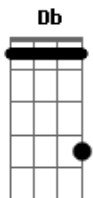

Ron Pope - Headlights On The Highway

Tom: Db

(com acordes na forma de Capotraste na 6ª casa G)

B7 C
G Em
And the headlights on the highway cannot help me understand
C D
Whatever it is you need
G
I pray I am

Em G D
You wear nothing but a smile

Em
A nervous laughter
C G

D
Spend the evenings in your dark blue cotton sheets

Em G D
Em
And I spent years it seems just wandering through the darkness
C G

D
Then the answer came on that late summer breeze

B7 C
G Em
And the headlights on the highway cannot help me understand

C
Whatever it is you need

G
I pray I am

Em G D Em

With my fingertips I trace on your bare skin
C G

D
All of the things I'd like to say but cannot speak

Em G
You mean everything

D Em
There're not quite words enough to tell you

C G D
All the things that you've become for me

B7 C
G Em
And the headlights on the highway cannot help me understand

C D
Whatever it is you need

G
I pray I am

Bridge-Eminor D, G, C, Eminor, G, D

Em D
And I don't need no secrets

G C
I give up on lies

Em G D (strum once)
If it's gonna rain I'd rather know then be caught blind

B7 C
G Em
And the headlights on the highway cannot help me understand

C D
Whatever it is you need

G
I pray I am (x2)

Acordes

© ukulele-chords.com