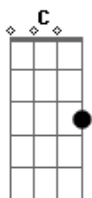

Ron Pope - Headlights On The Highway

Tom: Db

(com acordes na forma de Capotraste na 6ª casa G)

B7 C
 G Em
 And the headlights on the highway cannot help me understand
 C D
 Whatever it is you need
 G
 I pray I am

B7 C
 G Em
 And the headlights on the highway cannot help me understand

C
 Whatever it is you need

G
 I pray I am

Em G D Em

With my fingertips I trace on your bare skin
 C G

D
 All of the things I'd like to say but cannot speak

G
 I pray I am

Bridge-Eminor D, G, C, Eminor, G, D

Em D
 And I don't need no secrets

G C
 I give up on lies

Em G D (strum once)
 If it's gonna rain I'd rather know then be caught blind

B7 C
 G Em
 And the headlights on the highway cannot help me understand

C D
 Whatever it is you need

G
 I pray I am (x2)

Acordes

© ukulele-chords.com

© ukulele-chords.com

© ukulele-chords.com

© ukulele-chords.com

© ukulele-chords.com