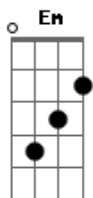

© ukulele-chords.com