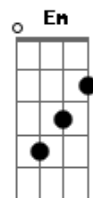

© ukulele-chords.com