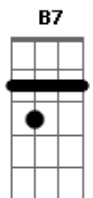

© ukulele-chords.com