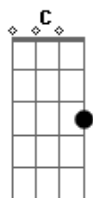

Ron Pope - Headlights On The Highway

Tom: Db

(com acordes na forma de Capotraste na 6ª casa G)

B7 C
 G Em
 And the headlights on the highway cannot help me understand
 C D
 Whatever it is you need
 G
 I pray I am

B7 C
 G Em
 And the headlights on the highway cannot help me understand

C D
 Whatever it is you need

G
 I pray I am

Em G D Em

With my fingertips I trace on your bare skin
 C G

D
 All of the things I'd like to say but cannot speak

G
 I pray I am

Bridge-Eminor D, G, C, Eminor, G, D

Em D
 And I don't need no secrets

G C
 I give up on lies

Em G D (strum once)
 If it's gonna rain I'd rather know then be caught blind

B7 C
 G Em
 And the headlights on the highway cannot help me understand

C D
 Whatever it is you need

G
 I pray I am (x2)

Acordes

© ukulele-chords.com

© ukulele-chords.com

© ukulele-chords.com

© ukulele-chords.com

© ukulele-chords.com