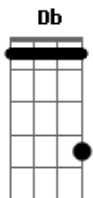

Ron Pope - Headlights On The Highway

Tom: Db

(com acordes na forma de Capotraste na 6ª casa G)

B7 C
G Em
And the headlights on the highway cannot help me understand
C D
Whatever it is you need
G
I pray I am

Em G D
You wear nothing but a smile

Em
A nervous laughter
C G

D
Spend the evenings in your dark blue cotton sheets

Em G D
Em
And I spent years it seems just wandering through the darkness
C G

D
Then the answer came on that late summer breeze

B7 C
G Em
And the headlights on the highway cannot help me understand
C D

Whatever it is you need
G
I pray I am

Em G D Em

With my fingertips I trace on your bare skin
C G
D
All of the things I'd like to say but cannot speak

Em G
You mean everything

D Em
There're not quite words enough to tell you
C G D
All the things that you've become for me

B7 C
G Em
And the headlights on the highway cannot help me understand
C D
Whatever it is you need
G

I pray I am

Bridge-Eminor D, G, C, Eminor, G, D

Em D
Em
And I don't need no secrets
G C

I give up on lies
Em G D (strum once)
If it's gonna rain I'd rather know then be caught blind

B7 C
G Em
And the headlights on the highway cannot help me understand
C D
Whatever it is you need
G

I pray I am (x2)

Acordes

© ukulele-chords.com