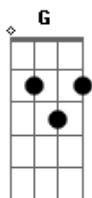

© ukulele-chords.com