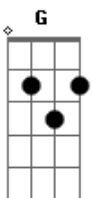

Ron Pope - Headlights On The Highway

Tom: Db

(com acordes na forma de Capotraste na 6ª casa G)

B7 C
 G Em
 And the headlights on the highway cannot help me understand
 C D
 Whatever it is you need
 G
 I pray I am

B7 C
 G Em
 And the headlights on the highway cannot help me understand

C D
 Whatever it is you need

G
 I pray I am

Em G D Em

With my fingertips I trace on your bare skin
 C G
 D
 All of the things I'd like to say but cannot speak

G
 I pray I am

Bridge-Eminor D, G, C, Eminor, G, D

Em D
 And I don't need no secrets

G C
 I give up on lies
 Em G D (strum once)
 If it's gonna rain I'd rather know then be caught blind

B7 C
 G Em
 And the headlights on the highway cannot help me understand
 C D
 Whatever it is you need

G
 I pray I am (x2)

Acordes

© ukulele-chords.com

© ukulele-chords.com

© ukulele-chords.com

© ukulele-chords.com

© ukulele-chords.com

© ukulele-chords.com