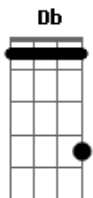

Ron Pope - Headlights On The Highway

Tom: Db

(com acordes na forma de Capotraste na 6ª casa G)

B7 C
G Em
And the headlights on the highway cannot help me understand
C D
Whatever it is you need
G
I pray I am

Em G D
You wear nothing but a smile

Em
A nervous laughter
C G

D
Spend the evenings in your dark blue cotton sheets

Em G D
Em
And I spent years it seems just wandering through the darkness
C G

D
Then the answer came on that late summer breeze

B7 C
G Em
And the headlights on the highway cannot help me understand

C D
Whatever it is you need

G
I pray I am

Em G D Em

With my fingertips I trace on your bare skin
C G
D
All of the things I'd like to say but cannot speak

Em G
You mean everything

D Em
There're not quite words enough to tell you
C G D
All the things that you've become for me

B7 C
G Em
And the headlights on the highway cannot help me understand
C D
Whatever it is you need

G
I pray I am

Bridge-Eminor D, G, C, Eminor, G, D

Em D
And I don't need no secrets

G C
I give up on lies
Em G D (strum once)
If it's gonna rain I'd rather know then be caught blind

B7 C
G Em
And the headlights on the highway cannot help me understand
C D
Whatever it is you need

G
I pray I am (x2)

Acordes

© ukulele-chords.com