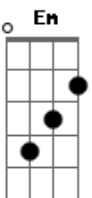

Ron Pope - Headlights On The Highway

Tom: Db

(com acordes na forma de Capotraste na 6ª casa G)

B7 C
 G Em
 And the headlights on the highway cannot help me understand
 C D
 Whatever it is you need
 G
 I pray I am

B7 C
 G Em
 And the headlights on the highway cannot help me understand

C D
 Whatever it is you need

G
 I pray I am

Em G D Em

With my fingertips I trace on your bare skin
 C G
 D
 All of the things I'd like to say but cannot speak

G
 I pray I am

Bridge-Eminor D, G, C, Eminor, G, D

Em D
 And I don't need no secrets

G C
 I give up on lies
 Em G D (strum once)
 If it's gonna rain I'd rather know then be caught blind

B7 C
 G Em
 And the headlights on the highway cannot help me understand
 C D
 Whatever it is you need

G
 I pray I am (x2)

Acordes

© ukulele-chords.com

© ukulele-chords.com

© ukulele-chords.com

© ukulele-chords.com

© ukulele-chords.com

© ukulele-chords.com