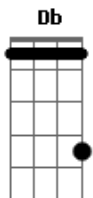

Ron Pope - Headlights On The Highway

Tom: Db

(com acordes na forma de Capotraste na 6ª casa G)

B7 C
G Em
And the headlights on the highway cannot help me understand
C D
Whatever it is you need
G
I pray I am

Em G D
You wear nothing but a smile

Em
A nervous laughter
C G

D
Spend the evenings in your dark blue cotton sheets

Em G D
Em
And I spent years it seems just wandering through the darkness
C G

D
Then the answer came on that late summer breeze

B7 C
G Em
And the headlights on the highway cannot help me understand

C D
Whatever it is you need

G
I pray I am

Em G D Em

With my fingertips I trace on your bare skin
C G

D
All of the things I'd like to say but cannot speak

Em G
You mean everything

D Em
There're not quite words enough to tell you

C G D
All the things that you've become for me

B7 C
G Em
And the headlights on the highway cannot help me understand

C D
Whatever it is you need

G
I pray I am

Bridge-Eminor D, G, C, Eminor, G, D

Em D
And I don't need no secrets

G C
I give up on lies

Em G D (strum once)
If it's gonna rain I'd rather know then be caught blind

B7 C
G Em
And the headlights on the highway cannot help me understand

C D
Whatever it is you need

G
I pray I am (x2)

Acordes

© ukulele-chords.com