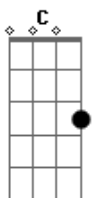

Ron Pope - Headlights On The Highway

Tom: Db

(com acordes na forma de Capotraste na 6ª casa G)

B7 C
G Em
And the headlights on the highway cannot help me understand
C D
Whatever it is you need
G
I pray I am

B7 C
G Em
And the headlights on the highway cannot help me understand
C D

Whatever it is you need
G
I pray I am

Em G D Em

With my fingertips I trace on your bare skin
C G
D
All of the things I'd like to say but cannot speak

I pray I am

Bridge-Eminor D, G, C, Eminor, G, D

Em D
Em
And I don't need no secrets
G C

I give up on lies
Em G D (strum once)
If it's gonna rain I'd rather know then be caught blind

B7 C
G Em
And the headlights on the highway cannot help me understand
C D
Whatever it is you need
G

I pray I am (x2)

Acordes

© ukulele-chords.com

© ukulele-chords.com

© ukulele-chords.com

© ukulele-chords.com

© ukulele-chords.com

© ukulele-chords.com