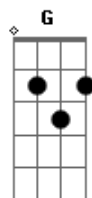

© ukulele-chords.com