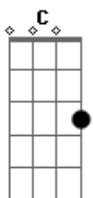

Ron Pope - Headlights On The Highway

Tom: Db

(com acordes na forma de Capotraste na 6ª casa G)

B7 C
 G Em
 And the headlights on the highway cannot help me understand
 C D
 Whatever it is you need
 G
 I pray I am

B7 C
 G Em
 And the headlights on the highway cannot help me understand

C D
 Whatever it is you need

G
 I pray I am

Em G D Em

With my fingertips I trace on your bare skin
 C G
 D
 All of the things I'd like to say but cannot speak

G
 I pray I am

Bridge-Eminor D, G, C, Eminor, G, D

Em D
 And I don't need no secrets

G C
 I give up on lies
 Em G D (strum once)
 If it's gonna rain I'd rather know then be caught blind

B7 C
 G Em
 And the headlights on the highway cannot help me understand
 C D
 Whatever it is you need

G
 I pray I am (x2)

Acordes

© ukulele-chords.com

© ukulele-chords.com

© ukulele-chords.com

© ukulele-chords.com

© ukulele-chords.com

© ukulele-chords.com