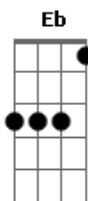

# Ron Kenoly - Lift Him Up

tom:

F

Intro: Db Bbm Db  
Gm7 Am7 Bb7M C Gm7

Gm7 Dm C  
I will come into Your presence Lord  
Gm7 Dm C  
With the sacrifice of praise  
Bbm FM Eb  
With a song I will exalt You Lord  
Bbm C  
Blessed be Your holy name

Gm7 Dm C  
I will give You all the glory  
Gm7 Dm C  
You delivered me from shame

© ukulele-chords.com

© ukulele-chords.com

© ukulele-chords.com

© ukulele-chords.com

Bbm Fadd9 Eb  
I'm created in Your righteousness  
Bbm C  
Blessed be Your holy name

F Am Dm Gm7 C  
Lift Him up, His name be lifted higher  
Am Dm Gm7 C  
Lift Him up, exalt His holy name  
F Am Dm Gm7 C  
Lift Him up, His name be lifted higher  
Gm7 C F  
Exalt His holy name