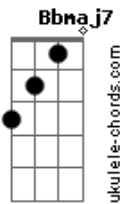

Ron Kenoly - Lift Him Up

tom:

F

Intro: Db Bbm Db
Gm7 Am7 Bb7M C Gm7

Gm7 Dm C
I will come into Your presence Lord
Gm7 Dm C
With the sacrifice of praise
Bbm FM Eb
With a song I will exalt You Lord
Bbm C
Blessed be Your holy name

Gm7 Dm C
I will give You all the glory
Gm7 Dm C
You delivered me from shame

Acordes

© ukulele-chords.com

© ukulele-chords.com

© ukulele-chords.com

© ukulele-chords.com

© ukulele-chords.com

© ukulele-chords.com

© ukulele-chords.com

© ukulele-chords.com

© ukulele-chords.com

© ukulele-chords.com

© ukulele-chords.com

Bbm Fadd9 Eb
I'm created in Your righteousness
Bbm C
Blessed be Your holy name

F Am Dm Gm7 C
Lift Him up, His name be lifted higher
Am Dm Gm7 C
Lift Him up, exalt His holy name
F Am Dm Gm7 C
Lift Him up, His name be lifted higher
Gm7 C F
Exalt His holy name