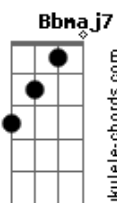

Ron Kenoly - Lift Him Up

tom:

F

Intro: Db Bbm Db
Gm7 Am7 Bb7M C Gm7

Gm7 Dm C
I will come into Your presence Lord
Gm7 Dm C
With the sacrifice of praise
Bbm FM Eb
With a song I will exalt You Lord
Bbm C
Blessed be Your holy name

Gm7 Dm C
I will give You all the glory
Gm7 Dm C
You delivered me from shame

Acordes

© ukulele-chords.com

© ukulele-chords.com

© ukulele-chords.com

© ukulele-chords.com

© ukulele-chords.com

© ukulele-chords.com

© ukulele-chords.com

© ukulele-chords.com

© ukulele-chords.com

© ukulele-chords.com

© ukulele-chords.com

Bbm Fadd9 Eb
I'm created in Your righteousness
Bbm C
Blessed be Your holy name

F Am Dm Gm7 C
Lift Him up, His name be lifted higher
Am Dm Gm7 C
Lift Him up, exalt His holy name
F Am Dm Gm7 C
Lift Him up, His name be lifted higher
Gm7 C F
Exalt His holy name