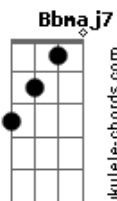

© ukulele-chords.com