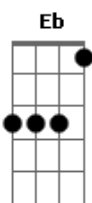

Ron Kenoly - Lift Him Up

tom:

F

Intro: Db Bbm Db
Gm7 Am7 Bb7M C Gm7

Gm7 Dm C
I will come into Your presence Lord
Gm7 Dm C
With the sacrifice of praise
Bbm FM Eb
With a song I will exalt You Lord
Bbm C
Blessed be Your holy name

Gm7 Dm C
I will give You all the glory
Gm7 Dm C
You delivered me from shame

Acordes

© ukulele-chords.com

© ukulele-chords.com

© ukulele-chords.com

© ukulele-chords.com

© ukulele-chords.com

© ukulele-chords.com

© ukulele-chords.com

© ukulele-chords.com

© ukulele-chords.com

© ukulele-chords.com

© ukulele-chords.com

Bbm Fadd9 Eb
I'm created in Your righteousness
Bbm C
Blessed be Your holy name

F Am Dm Gm7 C
Lift Him up, His name be lifted higher
Am Dm Gm7 C
Lift Him up, exalt His holy name
F Am Dm Gm7 C
Lift Him up, His name be lifted higher
Gm7 C F
Exalt His holy name