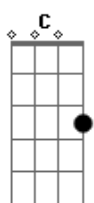

Ron Kenoly - Lift Him Up

tom:

F

Intro: Db Bbm Db
Gm7 Am7 Bb7M C Gm7

Gm7 Dm C
I will come into Your presence Lord
Gm7 Dm C
With the sacrifice of praise
Bbm FM Eb
With a song I will exalt You Lord
Bbm C
Blessed be Your holy name

Gm7 Dm C
I will give You all the glory
Gm7 Dm C
You delivered me from shame

Acordes

© ukulele-chords.com

© ukulele-chords.com

© ukulele-chords.com

© ukulele-chords.com

© ukulele-chords.com

© ukulele-chords.com

© ukulele-chords.com

© ukulele-chords.com

© ukulele-chords.com

© ukulele-chords.com

© ukulele-chords.com

Bbm Fadd9 Eb
I'm created in Your righteousness
Bbm C
Blessed be Your holy name

F Am Dm Gm7 C
Lift Him up, His name be lifted higher
Am Dm Gm7 C
Lift Him up, exalt His holy name
F Am Dm Gm7 C
Lift Him up, His name be lifted higher
Gm7 C F
Exalt His holy name