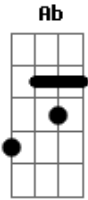

© ukulele-chords.com