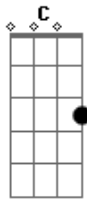

© ukulele-chords.com