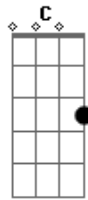

© ukulele-chords.com