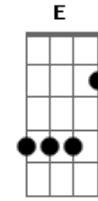

Rogério Skylab - Caos e Cosmos

tom:

Intro: Dm C Bb A7
A7 Dm A7

A7 Dm A7
Cosmos, cosmos, cosmos
Dm A7 Dm
Cosmos, cosmos, cosmos
Em A E A7
Caosmose, caosmose

A7 Dm
Caos e cosmos
A7 Dm
Caos e cosmos
A7 Dm
Caos e cosmos
A7 Bb A7
Caos, caos

[Final] Dm Db Dm
Dm Am Dm
A7 Bb A7 Bb

Acordes

© ukulele-chords.com

© ukulele-chords.com

© ukulele-chords.com

© ukulele-chords.com

© ukulele-chords.com

© ukulele-chords.com