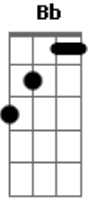

Rogério Skylab - Caos e Cosmos

tom:

Intro: Dm C Bb A7
A7 Dm A7

A7 Dm A7
Cosmos, cosmos, cosmos
Dm A7 Dm
Cosmos, cosmos, cosmos
Em A E A7
Caosmose, caosmose

A7 Dm
Caos e cosmos
A7 Dm
Caos e cosmos
A7 Dm
Caos e cosmos
A7 Bb A7
Caos, caos

[Final] Dm Db Dm
Dm Am Dm
A7 Bb A7 Bb

Acordes

© ukulele-chords.com

© ukulele-chords.com

© ukulele-chords.com

© ukulele-chords.com

© ukulele-chords.com

© ukulele-chords.com