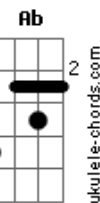

© ukulele-chords.com