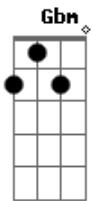

Rogério Magrão e Banda - Duas Mensagens

tom:

A

E

A

Acordar todo dia as cinco pra pegar o ônibus lotado

Dbm

A

Pra levar o chocolate que espera o papai chegar

Acordes

© ukulele-chords.com

© ukulele-chords.com

© ukulele-chords.com

© ukulele-chords.com

© ukulele-chords.com