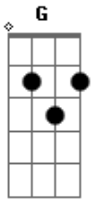

© ukulele-chords.com