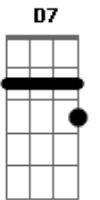

Rodrigo Amarante - The End

tom: Eb (forma dos acordes no tom de C)
 Capotraste na 3ª casa
 Intro: C

[Primeira Parte]

C C Am
 Early fall painted red
 C C Am
 Broken foal put to bed
 F Dm
 Bitter words against the sun
 F Dm Am
 Before a night that soon will never come, oh no
 C C Am
 Now the moon tucks me in
 C C Am
 It sings about my every sin
 F Dm
 The devil's tail a turn apart
 Em Dm
 Heaven's just a walk in hell away in all

[Refrão]

Dm C Dm
 To live is to fall
 Dm C Dm
 And what would if I knew
 Dm C Dm
 Then what would I know?

[Segunda Parte]

C C Am
 Winter night turning blue
 C C Am

Acordes

© ukulele-chords.com

© ukulele-chords.com

© ukulele-chords.com

© ukulele-chords.com

© ukulele-chords.com

© ukulele-chords.com

© ukulele-chords.com

© ukulele-chords.com

My eyes adjust to seeing you
 F Dm
 Shadows take what light has fled
 F Dm Am
 A candle lit is hanging by a thread, oh no