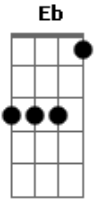

Rodrigo Amarante - The End

tom: Eb (forma dos acordes no tom de C)
 Capotraste na 3ª casa
 Intro: C

[Primeira Parte]

C C Am
 Early fall painted red
 C C Am
 Broken foal put to bed
 F Dm
 Bitter words against the sun
 F Dm Am
 Before a night that soon will never come, oh no
 C C Am
 Now the moon tucks me in
 C C Am
 It sings about my every sin
 F Dm
 The devil's tail a turn apart
 Em Dm
 Heaven's just a walk in hell away in all

[Refrão]

Dm C Dm
 To live is to fall
 Dm C Dm
 And what would if I knew
 Dm C Dm
 Then what would I know?

[Segunda Parte]

C C Am
 Winter night turning blue
 C C Am

Acordes

© ukulele-chords.com

© ukulele-chords.com