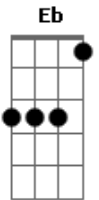

Rodrigo Amarante - The End

tom: Eb (forma dos acordes no tom de C)
 Capotraste na 3ª casa
 Intro: C

[Primeira Parte]

C C Am
 Early fall painted red
 C C Am
 Broken foal put to bed
 F Dm
 Bitter words against the sun
 F Dm Am
 Before a night that soon will never come, oh no
 C C Am
 Now the moon tucks me in
 C C Am
 It sings about my every sin
 F Dm
 The devil's tail a turn apart
 Em Dm
 Heaven's just a walk in hell away in all

[Refrão]

Dm C Dm
 To live is to fall
 Dm C Dm
 And what would if I knew
 Dm C Dm
 Then what would I know?

[Segunda Parte]

C C Am
 Winter night turning blue
 C C Am

Acordes

© ukulele-chords.com

© ukulele-chords.com