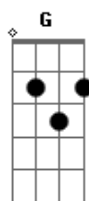

# Rodrigo Amarante - Only When

tom:

Dm (forma dos acordes no tom de Am )

Capostrate na 5ª casa

Intro: F Am Dm Am E7 Am  
Am Dm Am E7

[Primeira Parte]

Am Dm Am  
Not until you go away  
Dm E7  
Not before you go for good  
Am Dm Am  
Only when I know you there  
Dm E7  
I could see you as you are  
Am Dm Am  
There were times when I could tell  
Dm E7  
It was you when someone called me  
Am Dm Am  
But a lot has changed since then  
Dm E7  
Now we're hanging on the wall

[Pré-Refrão]

Dm E7  
If you had to leave  
Dm E7 Dm E7  
Did you have to be so near a normal way?

[Refrão]

Am Dm G  
Not until you go away  
C Dm E7  
Not before you go for good  
Am Dm G C  
Only when I know I'm here alone

## Acordes

© ukulele-chords.com

© ukulele-chords.com

© ukulele-chords.com

© ukulele-chords.com

© ukulele-chords.com

© ukulele-chords.com

C Dm E7  
I see you as you are