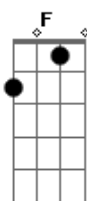

© ukulele-chords.com