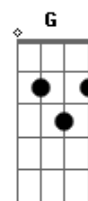

© ukulele-chords.com