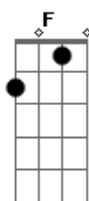

© ukulele-chords.com