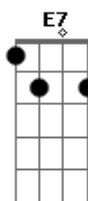

© ukulele-chords.com