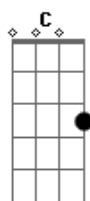

Rodrigo Amarante - Only When

tom:

Dm (forma dos acordes no tom de Am)

Capostrate na 5ª casa

Intro: F Am Dm Am E7 Am
Am Dm Am E7

[Primeira Parte]

Am Dm Am
Not until you go away
Dm E7
Not before you go for good
Am Dm Am
Only when I know you there
Dm E7
I could see you as you are
Am Dm Am
There were times when I could tell
Dm E7
It was you when someone called me
Am Dm Am
But a lot has changed since then
Dm E7
Now we're hanging on the wall

[Pré-Refrão]

Dm E7
If you had to leave
Dm E7 Dm E7
Did you have to be so near a normal way?

[Refrão]

Am Dm G
Not until you go away
C Dm E7
Not before you go for good
Am Dm G C
Only when I know I'm here alone

Acordes

© ukulele-chords.com

© ukulele-chords.com

© ukulele-chords.com

© ukulele-chords.com

© ukulele-chords.com

© ukulele-chords.com

C Dm E7
I see you as you are