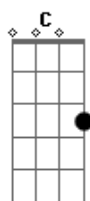

# Rodrigo Amarante - Only When

tom:

Dm (forma dos acordes no tom de Am )

Capostrate na 5ª casa

Intro: F Am Dm Am E7 Am  
Am Dm Am E7

[Primeira Parte]

Am Dm Am  
Not until you go away  
Dm E7  
Not before you go for good  
Am Dm Am  
Only when I know you there  
Dm E7  
I could see you as you are  
Am Dm Am  
There were times when I could tell  
Dm E7  
It was you when someone called me  
Am Dm Am  
But a lot has changed since then  
Dm E7  
Now we're hanging on the wall

[Pré-Refrão]

Dm E7  
If you had to leave  
Dm E7 Dm E7  
Did you have to be so near a normal way?

[Refrão]

Am Dm G  
Not until you go away  
C Dm E7  
Not before you go for good  
Am Dm G C  
Only when I know I'm here alone

## Acordes

© ukulele-chords.com

© ukulele-chords.com

© ukulele-chords.com

© ukulele-chords.com

© ukulele-chords.com

© ukulele-chords.com

C Dm E7  
I see you as you are