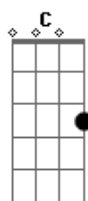

# Rodrigo Amarante - Only When

tom:

Dm (forma dos acordes no tom de Am )

Capostrate na 5ª casa

Intro: F Am Dm Am E7 Am  
Am Dm Am E7

[Primeira Parte]

Am Dm Am  
Not until you go away  
Dm E7  
Not before you go for good  
Am Dm Am  
Only when I know you there  
Dm E7  
I could see you as you are  
Am Dm Am  
There were times when I could tell  
Dm E7  
It was you when someone called me  
Am Dm Am  
But a lot has changed since then  
Dm E7  
Now we're hanging on the wall

[Pré-Refrão]

Dm E7  
If you had to leave  
Dm E7 Dm E7  
Did you have to be so near a normal way?

[Refrão]

Am Dm G  
Not until you go away  
C Dm E7  
Not before you go for good  
Am Dm G C  
Only when I know I'm here alone

## Acordes

© ukulele-chords.com

© ukulele-chords.com

© ukulele-chords.com

© ukulele-chords.com

© ukulele-chords.com

© ukulele-chords.com

C Dm E7  
I see you as you are