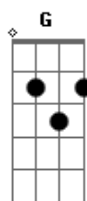

Rodrigo Amarante - Only When

tom:

Dm (forma dos acordes no tom de Am)

Capostrate na 5ª casa

Intro: F Am Dm Am E7 Am
Am Dm Am E7

[Primeira Parte]

Am Dm Am
Not until you go away
Dm E7
Not before you go for good
Am Dm Am
Only when I know you there
Dm E7
I could see you as you are
Am Dm Am
There were times when I could tell
Dm E7
It was you when someone called me
Am Dm Am
But a lot has changed since then
Dm E7
Now we're hanging on the wall

[Pré-Refrão]

Dm E7
If you had to leave
Dm E7 Dm E7
Did you have to be so near a normal way?

[Refrão]

Am Dm G
Not until you go away
C Dm E7
Not before you go for good
Am Dm G C
Only when I know I'm here alone

Acordes

© ukulele-chords.com

© ukulele-chords.com

© ukulele-chords.com

© ukulele-chords.com

© ukulele-chords.com

© ukulele-chords.com

C Dm E7
I see you as you are