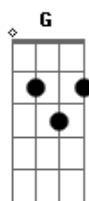

Rodrigo Amarante - Only When

tom:

Dm (forma dos acordes no tom de Am)

Capostrate na 5ª casa

Intro: F Am Dm Am E7 Am
Am Dm Am E7

[Primeira Parte]

Am Dm Am
Not until you go away
Dm E7
Not before you go for good
Am Dm Am
Only when I know you there
Dm E7
I could see you as you are
Am Dm Am
There were times when I could tell
Dm E7
It was you when someone called me
Am Dm Am
But a lot has changed since then
Dm E7
Now we're hanging on the wall

[Pré-Refrão]

Dm E7
If you had to leave
Dm E7 Dm E7
Did you have to be so near a normal way?

[Refrão]

Am Dm G
Not until you go away
C Dm E7
Not before you go for good
Am Dm G C
Only when I know I'm here alone

Acordes

© ukulele-chords.com

© ukulele-chords.com

© ukulele-chords.com

© ukulele-chords.com

© ukulele-chords.com

© ukulele-chords.com

C Dm E7
I see you as you are