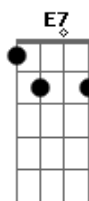

© ukulele-chords.com