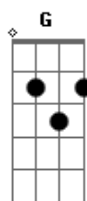

# Rodrigo Amarante - Only When

tom:

Dm (forma dos acordes no tom de Am )

Capostrate na 5ª casa

Intro: F Am Dm Am E7 Am  
Am Dm Am E7

[Primeira Parte]

Am Dm Am  
Not until you go away  
Dm E7  
Not before you go for good  
Am Dm Am  
Only when I know you there  
Dm E7  
I could see you as you are  
Am Dm Am  
There were times when I could tell  
Dm E7  
It was you when someone called me  
Am Dm Am  
But a lot has changed since then  
Dm E7  
Now we're hanging on the wall

[Pré-Refrão]

Dm E7  
If you had to leave  
Dm E7 Dm E7  
Did you have to be so near a normal way?

[Refrão]

Am Dm G  
Not until you go away  
C Dm E7  
Not before you go for good  
Am Dm G C  
Only when I know I'm here alone

## Acordes

© ukulele-chords.com

© ukulele-chords.com

© ukulele-chords.com

© ukulele-chords.com

© ukulele-chords.com

© ukulele-chords.com

C Dm E7  
I see you as you are