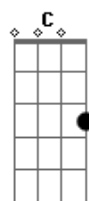

Rodrigo Amarante - Only When

tom:

Dm (forma dos acordes no tom de Am)

Capostrate na 5ª casa

Intro: F Am Dm Am E7 Am
Am Dm Am E7

[Primeira Parte]

Am Dm Am
Not until you go away
Dm E7
Not before you go for good
Am Dm Am
Only when I know you there
Dm E7
I could see you as you are
Am Dm Am
There were times when I could tell
Dm E7
It was you when someone called me
Am Dm Am
But a lot has changed since then
Dm E7
Now we're hanging on the wall

[Pré-Refrão]

Dm E7
If you had to leave
Dm E7 Dm E7
Did you have to be so near a normal way?

[Refrão]

Am Dm G
Not until you go away
C Dm E7
Not before you go for good
Am Dm G C
Only when I know I'm here alone

Acordes

© ukulele-chords.com

© ukulele-chords.com

© ukulele-chords.com

© ukulele-chords.com

© ukulele-chords.com

© ukulele-chords.com

C Dm E7
I see you as you are