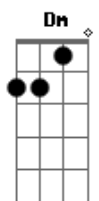

Rodrigo Amarante - Only When

tom:

Dm (forma dos acordes no tom de Am)

Capostrate na 5ª casa

Intro: F Am Dm Am E7 Am
Am Dm Am E7

[Primeira Parte]

Am Dm Am
Not until you go away
Dm E7
Not before you go for good
Am Dm Am
Only when I know you there
Dm E7
I could see you as you are
Am Dm Am
There were times when I could tell
Dm E7
It was you when someone called me
Am Dm Am
But a lot has changed since then
Dm E7
Now we're hanging on the wall

[Pré-Refrão]

Dm E7
If you had to leave
Dm E7 Dm E7
Did you have to be so near a normal way?

[Refrão]

Am Dm G
Not until you go away
C Dm E7
Not before you go for good
Am Dm G C
Only when I know I'm here alone

Acordes

© ukulele-chords.com