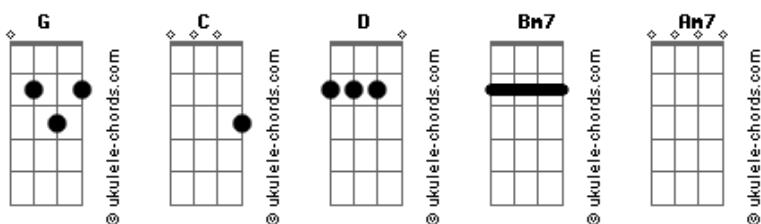

Rodrigo Amarante - In Time (Demo)

tom:

Intro: G C D C G
G C D C G
G C D C G
G C D C G

[Primeira Parte]

G C D G
Be a friend of mine, stay away a while
G C D G
Be a friend of mine, let the silence ring
G C D G
Be away a while, 'till the kingdom comes
G C D
Be a friend of mine

[Refrão]

Bm7 Am7
In time
Bm7 Am7
In time
Bm7 Am7
In time

[Solo] G C D C G
G C D C G

[Segunda Parte]

G C
If we don't know by now
D G
Well, we should by a heart
G C D G
How to be around, how to be a part
G C D G
It ain't spelling why, for the reason how
G C D
If we don't know by now, then

[Refrão]

Acordes

Bm7 Am7
In time
Bm7 Am7
In time
Bm7 Am7
In time

[Solo] G C D C G
G C D C G

[Terceira Parte]

G C D G
I'll learn how to stay when you learn to leave
G C D G
So, won't you dance the wind while I've been in the store?
G C D G
Won't you dance to wind and stay away while?
G C D G
Be a friend to me and let the silence ring
G C D G
Be a friend to me and sing away the night
G C D
Be a friend of mine

[Refrão]

Bm7 Am7
In time
Bm7 Am7
In time
Bm7 Am7
In time
Bm7 Am7
In time
Bm7 Am7
In time
Bm7 Am7 G C D C
In time
G C D C
In time
G C D C
In time