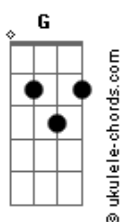

Rodrigo Amarante - In Time (Demo)

tom:

Intro: G C D C G
 G C D C G
 G C D C G
 G C D C G

[Primeira Parte]

G C D G
 Be a friend of mine, stay away a while
 G C D G
 Be a friend of mine, let the silence ring
 G C D G
 Be away a while, 'till the kingdom comes
 G C D
 Be a friend of mine

[Refrão]

Bm7 Am7
 In time
 Bm7 Am7
 In time
 Bm7 Am7
 In time

[Solo] G C D C G
 G C D C G

[Segunda Parte]

G C
 If we don't know by now
 D G
 Well, we should by a heart
 G C D G
 How to be around, how to be a part
 G C D G
 It ain't spelling why, for the reason how
 G C D
 If we don't know by now, then

[Refrão]

Acordes

Bm7 Am7
 In time
 Bm7 Am7
 In time
 Bm7 Am7
 In time

[Solo] G C D C G
 G C D C G

[Terceira Parte]

G C D G
 I'll learn how to stay when you learn to leave
 G C D G
 So, won't you dance the wind while I've been in the store?
 G C D G
 Won't you dance to wind and stay away while?
 G C D G
 Be a friend to me and let the silence ring
 G C D G
 Be a friend to me and sing away the night
 G C D
 Be a friend of mine