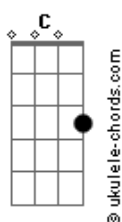

Rodrigo Amarante - In Time (Demo)

tom:

Intro: G C D C G
 G C D C G
 G C D C G
 G C D C G

[Primeira Parte]

G C D G
 Be a friend of mine, stay away a while
 G C D G
 Be a friend of mine, let the silence ring
 G C D G
 Be away a while, 'till the kingdom comes
 G C D
 Be a friend of mine

[Refrão]

Bm7 Am7
 In time
 Bm7 Am7
 In time
 Bm7 Am7
 In time

[Solo] G C D C G
 G C D C G

[Segunda Parte]

G C
 If we don't know by now
 D G
 Well, we should by a heart
 G C D G
 How to be around, how to be a part
 G C D G
 It ain't spelling why, for the reason how
 G C D
 If we don't know by now, then

[Refrão]

Acordes

Bm7 Am7
 In time
 Bm7 Am7
 In time
 Bm7 Am7
 In time

[Solo] G C D C G
 G C D C G

[Terceira Parte]

G C D G
 I'll learn how to stay when you learn to leave
 G C D G
 So, won't you dance the wind while I've been in the store?
 G C D G
 Won't you dance to wind and stay away while?
 G C D G
 Be a friend to me and let the silence ring
 G C D G
 Be a friend to me and sing away the night
 G C D
 Be a friend of mine