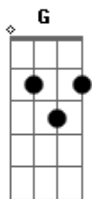

(D Em)

I know what's on my mind

(Eb Gbm7 B7)

Where else to draw the line?

(Em Bm7 C B7)

Wait, only ?til you're half awake
 Keep your head

Your mind forsake
 Take it in a voice will lead you the way

And let go of all the words you know
 An empty fall will fade them slow
 When space unfolds
 The void ahead is inside of you

(D Em)

I know what's on my mind

(Eb Gbm7 B7)

Where else to draw the line?

(D Em)

What difference does it make

(Eb Gbm7 B7)

A spell? A pill? A praise?

(D Em)

I know what's on my mind

(Eb Gbm7 B7)

Where else to draw the line?

Acordes

© ukulele-chords.com

© ukulele-chords.com

© ukulele-chords.com