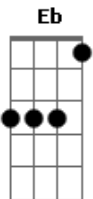

© ukulele-chords.com