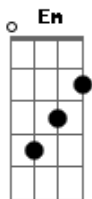

(D Em)

I know what's on my mind

(Eb Gbm7 B7)

Where else to draw the line?

(Em Bm7 C B7)

Wait, only ?til you're half awake
 Keep your head

Your mind forsake
 Take it in a voice will lead you the way

And let go of all the words you know
 An empty fall will fade them slow
 When space unfolds
 The void ahead is inside of you

(D Em)

I know what's on my mind

(Eb Gbm7 B7)

Where else to draw the line?

(D Em)

What difference does it make

(Eb Gbm7 B7)

A spell? A pill? A praise?

(D Em)

I know what's on my mind

(Eb Gbm7 B7)

Where else to draw the line?

Acordes

© ukulele-chords.com

© ukulele-chords.com

© ukulele-chords.com