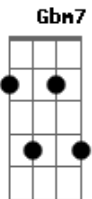

© ukulele-chords.com