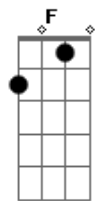

Rodrick Chagas - Almost There

tom:
F (forma dos acordes no tom de G)
Afinação: D G C F A D

Almost there don't you stop now, hold on honey!
Almost there don't you stop now, better late than never!
Running and screaming again
By the way that's life oh my girl
Running and screaming again

Your victory is coming soon on on, on on on
Almost there don't you stop now, hold on honey!
Almost there don't you stop now, better late than never!
Running and screaming again
By the way that's life oh my girl
Running and screaming again
Your victory is coming soon on on, on on on

Acordes