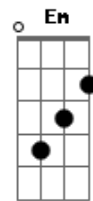

© ukulele-chords.com

© ukulele-chords.com