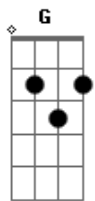

© ukulele-chords.com

© ukulele-chords.com