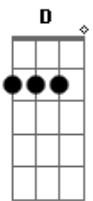

© ukulele-chords.com

© ukulele-chords.com