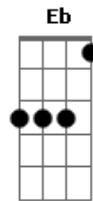

© ukulele-chords.com

© ukulele-chords.com