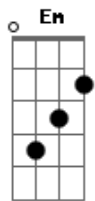

© ukulele-chords.com