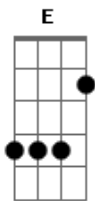

© ukulele-chords.com