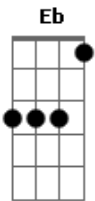

© ukulele-chords.com