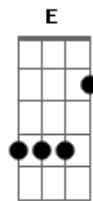

© ukulele-chords.com

© ukulele-chords.com